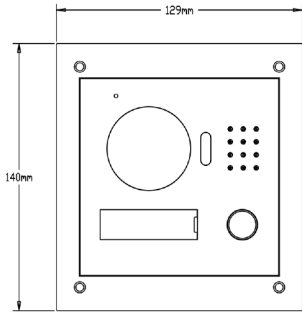

#### General

Ingress Protection	IP54, IK07
Tamper Switch	1
Installation	Surface & Flush
Material	Stainless Steel
Power	DC 12V
Power Consumption	Standby ≤1W, Work ≤10W
Working Temperature	-40°C~+60°C
Relative Humidity	10%~90%RH
Dimensions	129.9mm×32.2mm×140mm
Weight	0.8Kg

Dimensions

Application