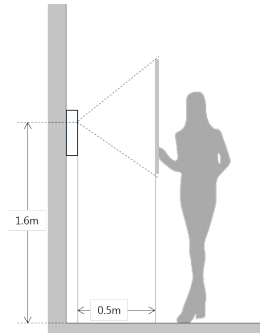

#### General

Ingress Protection	IP54, IK07
Tamper Switch	1
Installation	Surface & Flush
Material	Stainless Steel
Power	DC 12V
Power Consumption	Standby ≤1W, Work ≤10W
Working Temperature	-40°C~+60°C
Relative Humidity	10%~90%RH
Dimensions	129.9mm×32.2mm×140mm
Weight	0.8Kg

Dimensions

Application