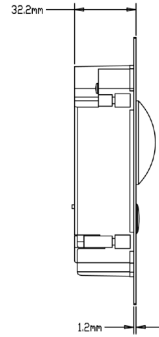

#### General

Ingress Protection	IP54, IK07
Tamper Switch	1
Installation	Surface & Flush
Material	Stainless Steel
Power	DC 12V
Power Consumption	Standby ≤1W, Work ≤10W
Working Temperature	-40°C~+60°C
Relative Humidity	10%~90%RH
Dimensions	129.9mm×32.2mm×140mm
Weight	0.8Kg

Dimensions

Application