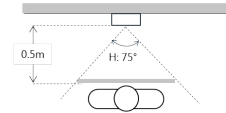

#### General

Ingress Protection	IP54, IK07
Tamper Switch	1
Installation	Surface & Flush
Material	Stainless Steel
Power	DC 12V
Power Consumption	Standby ≤1W, Work ≤10W
Working Temperature	-40°C~+60°C
Relative Humidity	10%~90%RH
Dimensions	129.9mm×32.2mm×140mm
Weight	0.8Kg

Dimensions

Application