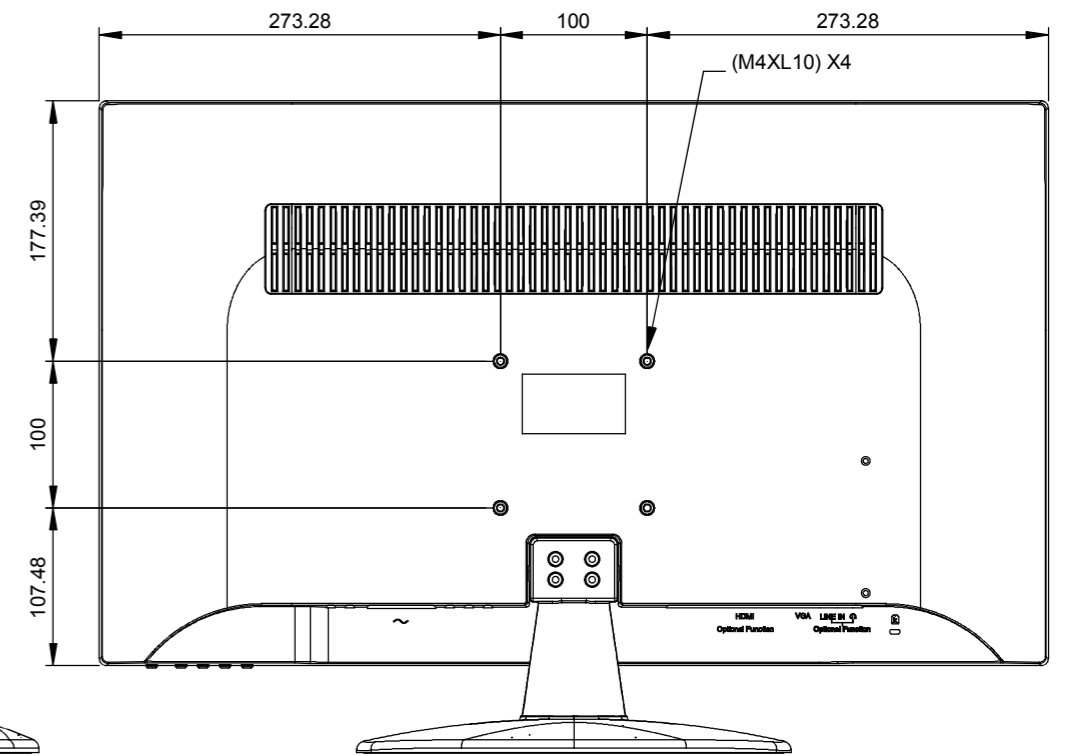

L-W27C
NET WEIGHT: 5.53KG (with Stand)
5.2KG (w/o Stand)

SPECIFICATIONS SUBJECT TO CHANGE WITHOUT NOTICE.

Model Name:
L-W27C

THIS DRAWING ON THIS PRINT AND INFORMATION BELONG WITH AG Neovo. ANY REPRODUCTION IN PART OR WHOLE WITHOUT WRITTEN PERMISSION OF AG Neovo IS PROHIBITED.

SCALE 1:1 UNITS MM V.01