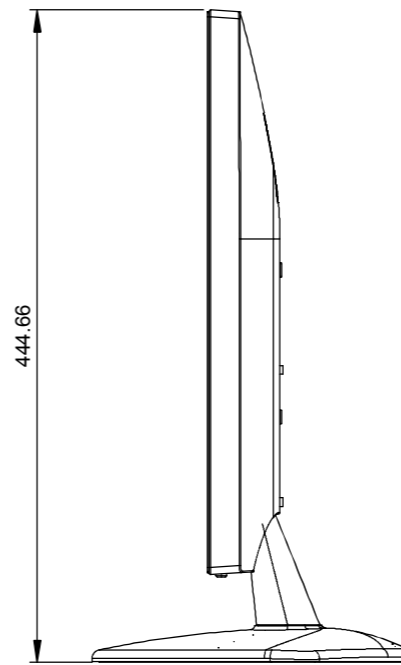

L-W27C
NET WEIGHT: 5.53KG (with Stand)
5.2KG (w/o Stand)

SPECIFICATIONS SUBJECT TO CHANGE WITHOUT NOTICE.

Model Name:
L-W27C

THIS DRAWING ON THIS PRINT AND INFORMATION BELONG WITH AG Neovo. ANY REPRODUCTION IN PART OR WHOLE WITHOUT WRITTEN PERMISSION OF AG Neovo IS PROHIBITED.

SCALE 1:1 UNITS MM V.01