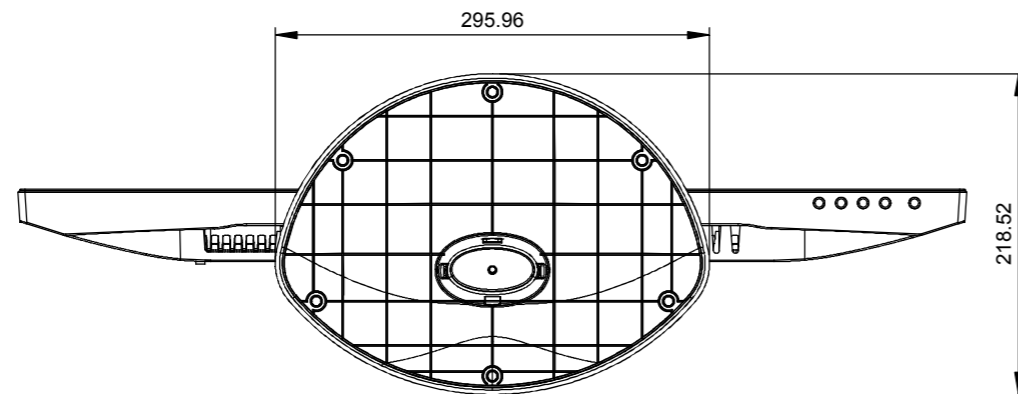

L-W27C
NET WEIGHT: 5.53KG (with Stand)
5.2KG (w/o Stand)

SPECIFICATIONS SUBJECT TO CHANGE WITHOUT NOTICE.

Model Name:
L-W27C

THIS DRAWING ON THIS PRINT AND INFORMATION BELONG WITH AG Neovo. ANY REPRODUCTION IN PART OR WHOLE WITHOUT WRITTEN PERMISSION OF AG Neovo IS PROHIBITED.

SCALE 1:1 UNITS MM V.01