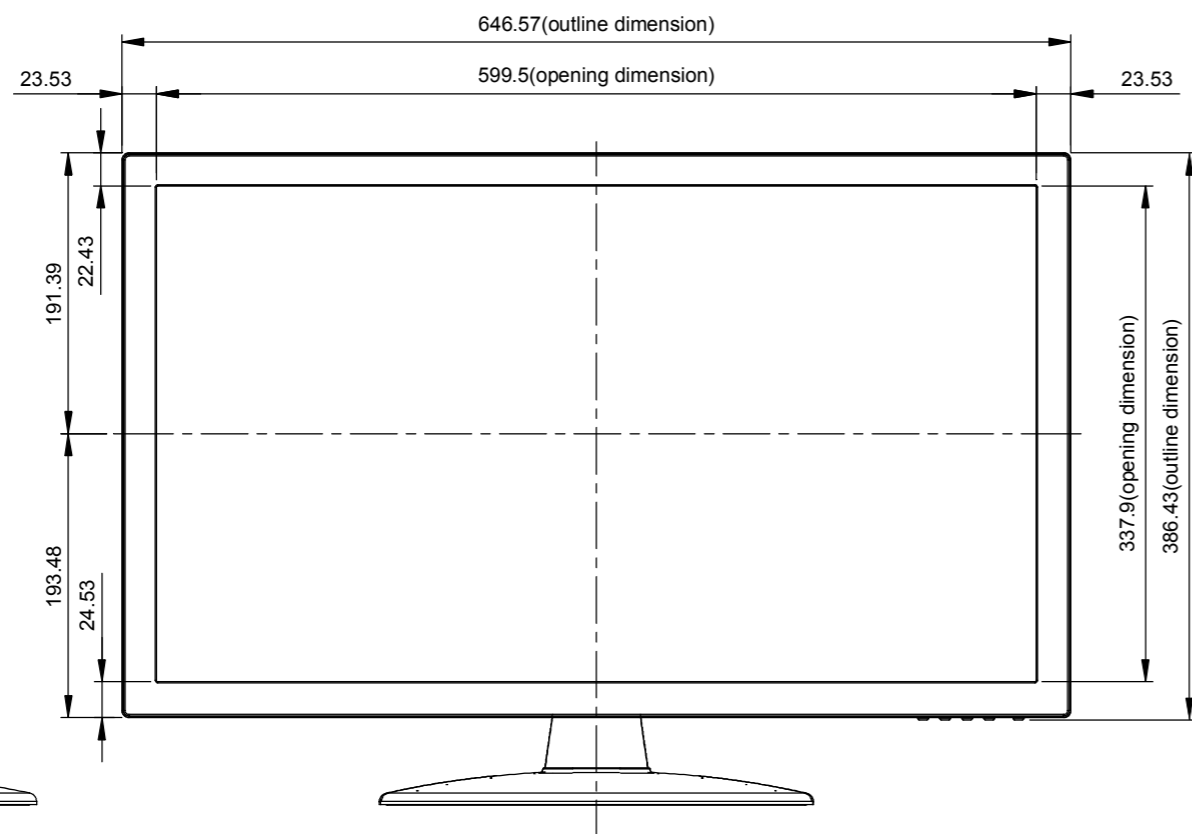

L-W27C
NET WEIGHT: 5.53KG (with Stand)
5.2KG (w/o Stand)

SPECIFICATIONS SUBJECT TO CHANGE WITHOUT NOTICE.

Model Name:
L-W27C

THIS DRAWING ON THIS PRINT AND INFORMATION BELONG WITH AG Neovo. ANY REPRODUCTION IN PART OR WHOLE WITHOUT WRITTEN PERMISSION OF AG Neovo IS PROHIBITED.

SCALE 1:1 UNITS MM V.01