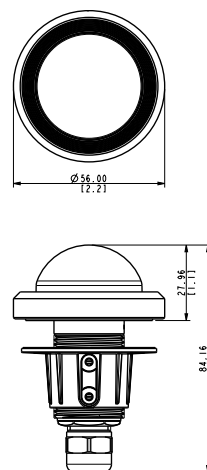

## 2MP Outdoor Fisheye Covert with Basic WDR, SLLS, Fixed Lens

- 2 Megapixel with 1080p
- Superior Low Light Sensitivity
- Fixed Lens with f1.19mm / F2.0
- Basic WDR (75 dB)
- 30 fps at 1440 x 1080
- 180/360° Fisheye View
- Weatherproof (IP66), Vandal resistant (IK09), Vibration proof (EN50155)

### PHOTO INDICATION

- |                          |                      |
|--------------------------|----------------------|
| ① LED Indicators         | ⑥ Ethernet Port      |
| ② Memory Card Slot       | ⑦ Serial Port        |
| ③ Digital Input / Output | ⑧ DC 12V Power Input |
| ④ Camera Input           | ⑨ Reset Button       |
| ⑤ Audio-In / Audio-Out   |                      |

### DIMENSION DIAGRAM