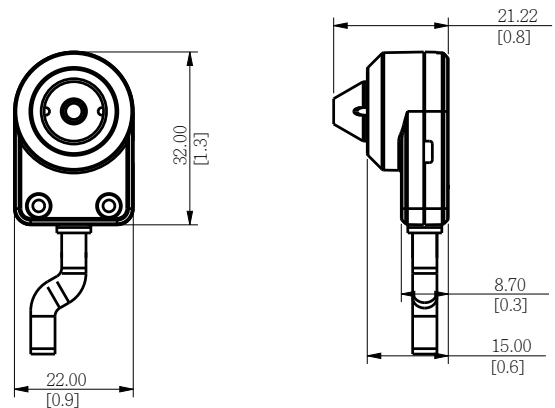

Q12

2MP Indoor Covert with Basic WDR, SLLS, Fixed Lens

- 2 Megapixel with 1080p
- Superior Low Light Sensitivity
- Fixed Lens with f2.55mm / F2.2
- Basic WDR (75 dB)
- 30 fps at 1920 x 1080
- Super Wide Angle
- Vibration Proof (EN50155)

PHOTO INDICATION

DIMENSION DIAGRAM

ACCESSORY OPTIONS

Unit: mm [inch]

Power Supply		
PPOE-0001		IEEE 802.3af PoE Injector for Class 1, 2 or 3 devices, with universal adapter
PPBX-0002		AC 100-240V to DC 12V power adapter with universal connector

• Lens

Focal Length / Aperture	Fixed focal, f2.55mm / F2.2
Iris	Fixed iris
Focus	Fixed focus
Cable Type	RJ12 connector up to 12m from main unit
Horizontal Viewing Angle	110.3° (overview area), 67.3° (high detail area)

• Interface

Digital Input	1, Terminal block
Digital Output	1, Terminal block
Serial Port	1, RS-232
Local Storage	MicroSDHC/MicroSDXC memory card slot (card not included)

• General

Power Source / Consumption	PoE Class 2 (IEEE802.3af) / 4.32 W DC 12V (adapter not included) / 3.6 W
Weight	0.621 kg (1.37 lb)
Dimensions (L x W x H)	100.33mm x 75mm x 25.5mm (3.95" x 2.95" x 1")
Environmental Casing	Vibration proof (EN50155)
Mount Type	Flush, Surface, Tilted Mount, Corner, Height Strip
Bundled Accessories	Flush mount, Surface mount, Tilted mount
Starting Temperature	-20°C ~ 50°C (-4°F ~ 122°F)
Operating Temperature	-30°C ~ 60°C (-22°F ~ 140°F)
Operating Humidity	10% ~ 85% RH
Approvals	CE (EN 55022 Class B, EN 55024), FCC (Part15 Subpart B Class B), EN50155, UL (for optional PoE injector and power adapter)