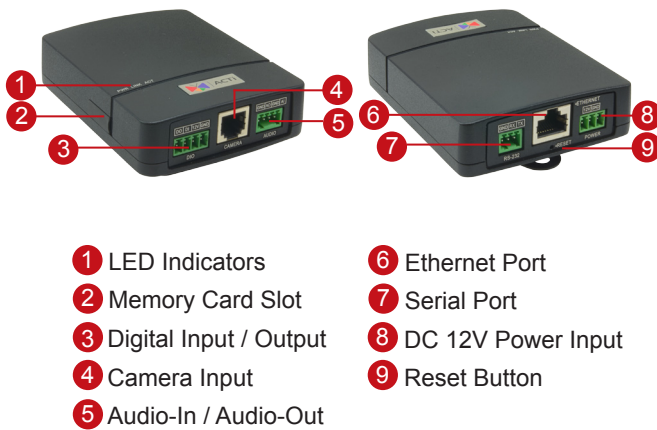

Q12

2MP Indoor Covert with Basic WDR, SLLS, Fixed Lens

- 2 Megapixel with 1080p
- Superior Low Light Sensitivity
- Fixed Lens with f2.55mm / F2.2
- Basic WDR (75 dB)
- 30 fps at 1920 x 1080
- Super Wide Angle
- Vibration Proof (EN50155)

PHOTO INDICATION

DIMENSION DIAGRAM

ACCESSORY OPTIONS

Unit: mm [inch]

Power Supply		
PPOE-0001		IEEE 802.3af PoE Injector for Class 1, 2 or 3 devices, with universal adapter
PPBX-0002		AC 100-240V to DC 12V power adapter with universal connector

• Video

Compression	H.264 (Baseline / Main / High profile), MJPEG
Max. Frame Rate vs. Resolution	30 fps at 1920 x 1080; 30 fps at 1280 x 720; 30 fps at 800 x 600; 30 fps at 640 x 480; 15 fps at 320x240
Multi-Streaming	Simultaneous dual streams based on two configurations
Bit Rate	28 Kbps - 6 Mbps (per stream)
Bit Rate Mode	Constant, Variable
Image Enhancement	Basic WDR (75 dB); White balance: automatic, hold, and manual; Brightness; Contrast; Sharpness (auto); Auto gain control; 2D+3D digital noise reduction; Flickerless
Privacy Mask	4 configurable regions
Text Overlay	User defined text on video
Image Orientation	Image flip and mirror

• Interface

Digital Input	1, Terminal block
Digital Output	1, Terminal block
Serial Port	1, RS-232
Local Storage	MicroSDHC/MicroSDXC memory card slot (card not included)

• General

Power Source / Consumption	PoE Class 2 (IEEE802.3af) / 4.32 W DC 12V (adapter not included) / 3.6 W
Weight	0.621 kg (1.37 lb)
Dimensions (L x W x H)	100.33mm x 75mm x 25.5mm (3.95" x 2.95" x 1")
Environmental Casing	Vibration proof (EN50155)
Mount Type	Flush, Surface, Tilted Mount, Corner, Height Strip
Bundled Accessories	Flush mount, Surface mount, Tilted mount
Starting Temperature	-20°C ~ 50°C (-4°F ~ 122°F)
Operating Temperature	-30°C ~ 60°C (-22°F ~ 140°F)
Operating Humidity	10% ~ 85% RH
Approvals	CE (EN 55022 Class B, EN 55024), FCC (Part15 Subpart B Class B), EN50155, UL (for optional PoE injector and power adapter)