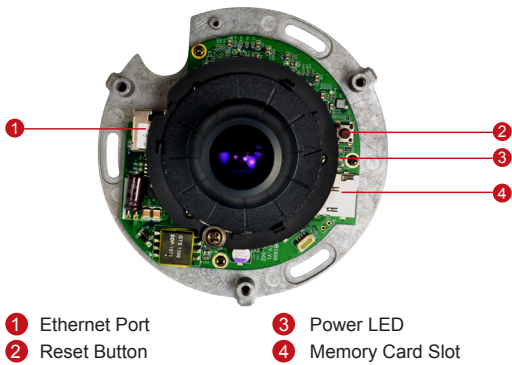

## 10MP Indoor Mini Fisheye Dome with Basic WDR, Fixed Lens

- 10 Megapixel
- Fixed Lens with f1.37 mm / F2.0
- Basic WDR (70 dB)
- 7 fps at 3648 x 2736
- 180°/360° Panorama View with Dewarped Streaming
- Vandal Resistant (IK08)

### PHOTO INDICATION

- 1 Ethernet Port
- 2 Reset Button
- 3 Power LED
- 4 Memory Card Slot

#### • Device

Device Type	Indoor Mini Fisheye Dome
Image Sensor	Progressive Scan CMOS
Sensor Size	1/2.3"
Effective Pixels	3856 (H) x 2764 (V) (10.66 MP)
Day / Night	No
Superior Low Light Sensitivity	No
Minimum Illumination	Color: 0.1 lux at F2.0 (30 IRE, 2400°K)
Mechanical IR Cut Filter	No
IR Sensitivity Range	No
IR LED	No
Electronic Shutter	1/5 ~ 1/2,000 sec (manual mode); 1/5 ~ 1/10,000 sec (auto mode)
TV Lines	1450
S/N Ratio	52 dB

#### • General

Power Source / Consumption	PoE Class 1 (IEEE802.3af) / 3.84 W
Weight	242 g (0.533 lb)
Dimensions (Ø x H)	110 mm x 58 mm (4.3" x 2.3")
Environmental Casing	Vandal resistant (IK08); Transparent dome cover
Mount Type	Surface, Gang box
Starting Temperature	-10°C ~ 45°C (14°F ~ 113°F)
Operating Temperature	-10°C ~ 45°C (14°F ~ 113°F)
Operating Humidity	10% ~ 85% RH
Approvals	CE (EN 55022 Class B, EN 55024), FCC (Part15 Subpart B Class B), IK08