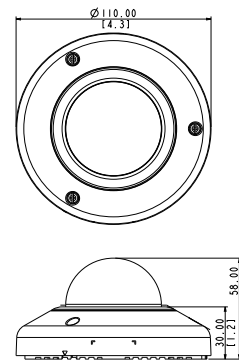

## 10MP Indoor Mini Fisheye Dome with Basic WDR, Fixed Lens

- 10 Megapixel
- Fixed Lens with f1.37 mm / F2.0
- Basic WDR (70 dB)
- 7 fps at 3648 x 2736
- 180°/360° Panorama View with Dewarped Streaming
- Vandal Resistant (IK08)

### PHOTO INDICATION

- 1 Ethernet Port
- 2 Reset Button
- 3 Power LED
- 4 Memory Card Slot

### DIMENSION DIAGRAM

Unit: mm [inch]