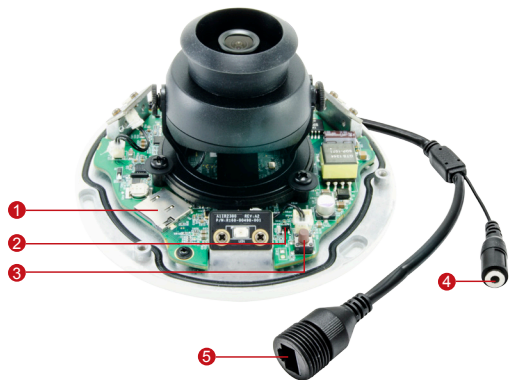

## 10MP Outdoor Mini Dome with D/N, Adaptive IR, Basic WDR, Fixed Lens

- 10 Megapixel with 4K/1080p
- Day & Night with Adaptive IR LED
- Fixed Lens with f3.6mm / F1.8
- Basic WDR (70 dB)
- 30 fps at 1920 x 1080
- Super Wide Angle
- Weatherproof (IP68), Vandal Proof (IK10) and Vibration Proof (EN50155)

### PHOTO INDICATION

- 1 Memory Card Slot
- 2 Power LED
- 3 Reset Button
- 4 Audio Input
- 5 Ethernet Port

\* For more mounting solutions, please refer to Project Planner on [www.acti.com](http://www.acti.com)

**PRODUCT SPECIFICATION****E926****• Device**

Device Type	Outdoor Mini Dome
Image Sensor	Progressive Scan CMOS
Sensor Size	1/2.3"
Effective Pixels	3856 (H) x 2764 (V) (10.66 MP)
Day / Night	Yes
Low Light Sensitivity	Standard
Minimum Illumination	Color: 0.1 lux at F1.8 (30 IRE, 2400°K); B/W: 0 lux at F1.8
Mechanical IR Cut Filter	Yes
IR Sensitivity Range	700 - 1100nm
IR LED	Adaptive IR LED (Adjustable IR Exposure Compensation) x 3 (850 nm)
IR Working Distance	15 m (0 lux, 30 IRE, Gain 255, Manual shutter mode)
Electronic Shutter	1/5 ~ 1/2,000 sec (manual mode); 1/5 ~ 1/10,000 sec (auto mode)
TV Lines	1450
S/N Ratio	52 dB

**• Interface**

Local Storage	MicroSDHC/MicroSDXC memory card slot (card not included)
---------------	--

**• General**

Power Source / Consumption	PoE Class 2 (IEEE802.3af) / 5.04 W
Weight	475 g (1.05 lb)
Dimensions (Ø x H)	115 mm x 70 mm (4.5" x 2.8")
Environmental Casing	Weatherproof (IP68 rated); Vandal proof (IK10 rated); Vibration Proof (EN50155); Transparent dome cover
Mount Type	Surface, Gang box
Starting Temperature	-20°C ~ 50°C (-4°F ~ 122°F)
Operating Temperature	-20°C ~ 50°C (-4°F ~ 122°F)
Operating Humidity	10% ~ 85% RH
Approvals	CE (EN 55022 Class B, EN 55024), FCC (Part15 Subpart B Class B), IK10, IP68, NEMA 4X, EN50155, UL (for optional PoE injector)