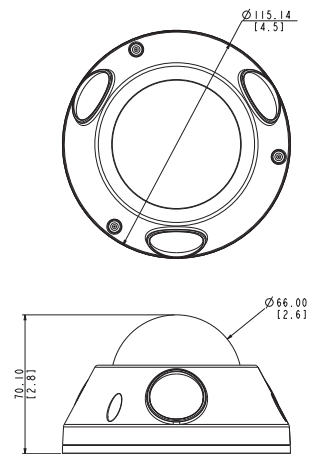

## 10MP Outdoor Mini Dome with D/N, Adaptive IR, Basic WDR, Fixed Lens

- 10 Megapixel with 4K/1080p
- Day & Night with Adaptive IR LED
- Fixed Lens with f3.6mm / F1.8
- Basic WDR (70 dB)
- 30 fps at 1920 x 1080
- Super Wide Angle
- Weatherproof (IP68), Vandal Proof (IK10) and Vibration Proof (EN50155)

### PHOTO INDICATION

- 1 Memory Card Slot
- 2 Power LED
- 3 Reset Button
- 4 Audio Input
- 5 Ethernet Port

### DIMENSION DIAGRAM

Unit: mm [inch]