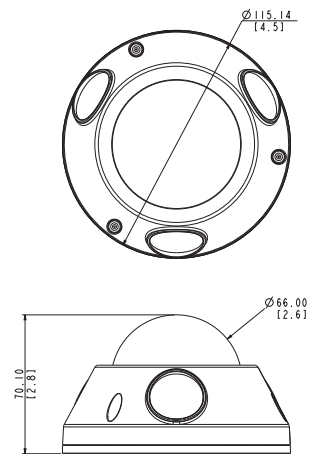

E926M

10MP Outdoor Mini Dome with D/N, Adaptive IR, Basic WDR, M12 Connector, Fixed Lens

- 10 Megapixel with 4K/1080p
- Day & Night with Adaptive IR LED
- Fixed Lens with f3.6mm / F1.8
- Basic WDR (70 dB)
- 30 fps at 1920 x 1080
- Super Wide Angle
- Weatherproof (IP68), Vandal Proof (IK10) and Vibration Proof (EN50155, M12 Connector)

PHOTO INDICATION

- 1 Memory Card Slot
- 2 Power LED
- 3 Reset Button
- 4 Audio Input
- 5 Ethernet Port

DIMENSION DIAGRAM

Unit: mm [inch]

ACCESSORY OPTIONS

Power Supply		
PPOE-0001		IEEE 802.3af PoE Injector for Class 1, 2 or 3 devices, with universal adapter

* For more mounting solutions, please refer to Project Planner on www.acti.com

PRODUCT SPECIFICATION**E926M****• Device**

Device Type	Outdoor Mini Dome
Image Sensor	Progressive Scan CMOS
Sensor Size	1/2.3"
Effective Pixels	3856 (H) x 2764 (V) (10.66 MP)
Day / Night	Yes
Low Light Sensitivity	Standard
Minimum Illumination	Color: 0.1 lux at F1.8 (30 IRE, 2400°K); B/W: 0 lux at F1.8
Mechanical IR Cut Filter	Yes
IR Sensitivity Range	700 - 1100nm
IR LED	Adaptive IR LED (Adjustable IR Exposure Compensation) x 3 (850 nm)
IR Working Distance	15 m (0 lux, 30 IRE, Gain 255, Manual shutter mode)
Electronic Shutter	1/5 ~ 1/2,000 sec (manual mode); 1/5 ~ 1/10,000 sec (auto mode)
TV Lines	1450
S/N Ratio	52 dB

• Interface

Local Storage	MicroSDHC/MicroSDXC memory card slot (card not included)
---------------	--

• General

Power Source / Consumption	PoE Class 2 (IEEE802.3af) / 5.04 W
Weight	475 g (1.05 lb)
Dimensions (Ø x H)	115 mm x 70 mm (4.5" x 2.8")
Environmental Casing	Weatherproof (IP68 rated); Vandal proof (IK10 rated); Vibration Proof (EN50155); Transparent dome cover
Mount Type	Surface, Gang box
Starting Temperature	-20°C ~ 50°C (-4°F ~ 122°F)
Operating Temperature	-20°C ~ 50°C (-4°F ~ 122°F)
Operating Humidity	10% ~ 85% RH
Approvals	CE (EN 55022 Class B, EN 55024), FCC (Part15 Subpart B Class B), IK10, IP68, NEMA 4X, EN50155, UL (for optional PoE injector)