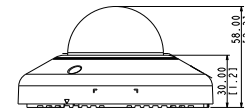

PHOTO INDICATION

DIMENSION DIAGRAM

Unit: mm [inch]

ACCESSORY OPTIONS

Dome Cover		
PDCX-1110		2-inch, smoke, non-vandal proof

Gang Box Converter		
PMAX-0805		White, Aluminum, Supporting 4" round and 4" octagon box types

• Interface

Local Storage	MicroSDHC/MicroSDXC memory card slot (card not included)
---------------	--

• General

Power Source / Consumption	PoE Class 1 (IEEE802.3af) / 3.36W
Weight	446 g (0.983 lb)
Dimensions (Ø x H)	110 mm x 60 mm (4.3" x 2.4")
Environmental Casing	Weatherproof (IP68 rated); Vandal proof (IK10 rated); Vibration Proof (EN50155); Transparent dome cover
Mount Type	Surface, Gang box
Starting Temperature	-20°C ~ 50°C (-4°F ~ 122°F)
Operating Temperature	-20°C ~ 50°C (-4°F ~ 122°F)
Operating Humidity	10% ~ 85% RH
Approvals	CE (EN 55022 Class B, EN 55024), FCC (Part15 Subpart B Class B), IK10, IP68, NEMA 4X, EN50155