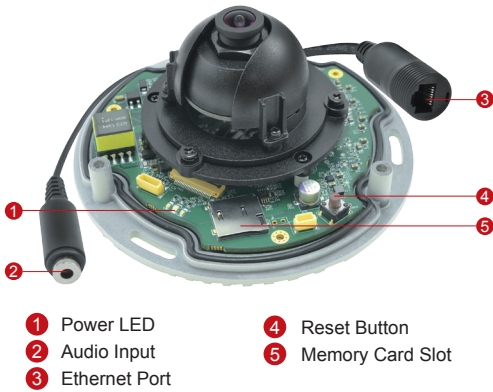

E920

5MP Outdoor Mini Dome with Basic WDR, Fixed Lens

- 5 Megapixel with 1080p
- Fixed Lens with f1.9 mm / F2.8
- Basic WDR (74 dB)
- 30 fps at 1920 x 1080
- Super Wide Angle
- Weatherproof (IP68), Vandal Proof (IK10) and Vibration Proof (EN50155)

PHOTO INDICATION

DIMENSION DIAGRAM

Unit: mm [inch]

ACCESSORY OPTIONS

Dome Cover		
PDCX-1110		2-inch, smoke, non-vandal proof

Gang Box Converter		
PMAX-0805		White, Aluminum, Supporting 4" round and 4" octagon box types

PRODUCT SPECIFICATION**E920****• Device**

Device Type	Outdoor Mini Dome
Image Sensor	Progressive Scan CMOS
Sensor Size	1/3.2"
Effective Pixels	2592 (H) x 1944 (V) (5.04 MP)
Day / Night	No
Superior Low Light Sensivity	No
Minimum Illumination	Color: 0.1 lux at F2.8 (30 IRE, 2400°K)
Mechanical IR Cut Filter	No
IR Sensitivity Range	No
IR LED	No
Electronic Shutter	1/5 ~ 1/2,000 sec (manual mode); 1/5 ~ 1/10,000 sec (auto mode)
TV Lines	1350
S/N Ratio	52 dB

• Interface

Local Storage	MicroSDHC/MicroSDXC memory card slot (card not included)
---------------	--

• General

Power Source / Consumption	PoE Class 1 (IEEE802.3af) / 3.36W
Weight	446 g (0.983 lb)
Dimensions (Ø x H)	110 mm x 60 mm (4.3" x 2.4")
Environmental Casing	Weatherproof (IP68 rated); Vandal proof (IK10 rated); Vibration Proof (EN50155); Transparent dome cover
Mount Type	Surface, Gang box
Starting Temperature	-20°C ~ 50°C (-4°F ~ 122°F)
Operating Temperature	-20°C ~ 50°C (-4°F ~ 122°F)
Operating Humidity	10% ~ 85% RH
Approvals	CE (EN 55022 Class B, EN 55024), FCC (Part15 Subpart B Class B), IK10, IP68, NEMA 4X, EN50155