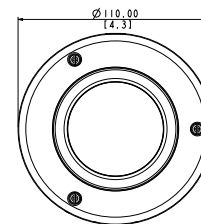

E920

5MP Outdoor Mini Dome with Basic WDR, Fixed Lens

- 5 Megapixel with 1080p
- Fixed Lens with f1.9 mm / F2.8
- Basic WDR (74 dB)
- 30 fps at 1920 x 1080
- Super Wide Angle
- Weatherproof (IP68), Vandal Proof (IK10) and Vibration Proof (EN50155)

PHOTO INDICATION

DIMENSION DIAGRAM

Unit: mm [inch]

ACCESSORY OPTIONS

Dome Cover		
PDCX-1110		2-inch, smoke, non-vandal proof

Gang Box Converter		
PMAX-0805		White, Aluminum, Supporting 4" round and 4" octagon box types

PRODUCT SPECIFICATION**E920****• Device**

Device Type	Outdoor Mini Dome
Image Sensor	Progressive Scan CMOS
Sensor Size	1/3.2"
Effective Pixels	2592 (H) x 1944 (V) (5.04 MP)
Day / Night	No
Superior Low Light Sensivity	No
Minimum Illumination	Color: 0.1 lux at F2.8 (30 IRE, 2400°K)
Mechanical IR Cut Filter	No
IR Sensitivity Range	No
IR LED	No
Electronic Shutter	1/5 ~ 1/2,000 sec (manual mode); 1/5 ~ 1/10,000 sec (auto mode)
TV Lines	1350
S/N Ratio	52 dB

• Interface

Local Storage	MicroSDHC/MicroSDXC memory card slot (card not included)
---------------	--

• General

Power Source / Consumption	PoE Class 1 (IEEE802.3af) / 3.36W
Weight	446 g (0.983 lb)
Dimensions (Ø x H)	110 mm x 60 mm (4.3" x 2.4")
Environmental Casing	Weatherproof (IP68 rated); Vandal proof (IK10 rated); Vibration Proof (EN50155); Transparent dome cover
Mount Type	Surface, Gang box
Starting Temperature	-20°C ~ 50°C (-4°F ~ 122°F)
Operating Temperature	-20°C ~ 50°C (-4°F ~ 122°F)
Operating Humidity	10% ~ 85% RH
Approvals	CE (EN 55022 Class B, EN 55024), FCC (Part15 Subpart B Class B), IK10, IP68, NEMA 4X, EN50155