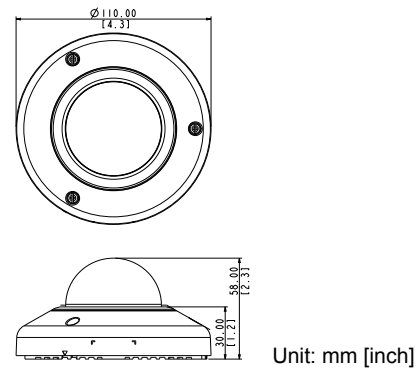

DIMENSION DIAGRAM

ACCESSORY OPTIONS

Dome Cover		
PDCX-1111		2-inch, smoke, vandal proof (IK10)

Power Supply		
PPOE-0001		IEEE 802.3af PoE Injector for Class 1, 2 or 3 devices, with universal adapter

Popular Mounting Solutions	
Surface	Accessories not required
Wall	PMAX-0316
Pendant	PMAX-0111 + PMAX-1400
Gang Box	PMAX-0805
NPT Standard Mounts	PMAX-0809 + PMAX-1400