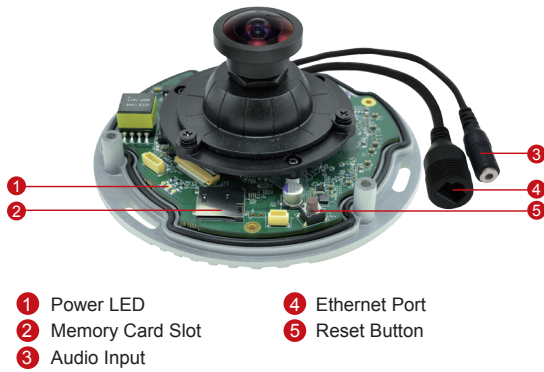

E919

3MP Outdoor Mini Fisheye Dome with Superior WDR, Fixed Lens

- 3 Megapixel
- Fixed Lens with f1.19mm / F2.0
- Superior WDR (110 dB)
- 20 fps at 2048 x 1536
- 180/360° Fisheye View
- Weatherproof (IP68), Vandal Proof (IK10) and Vibration proof (EN50155)

PHOTO INDICATION

DIMENSION DIAGRAM

ACCESSORY OPTIONS

Dome Cover		
PDCX-1111		2-inch, smoke, vandal proof (IK10)

Power Supply		
PPOE-0001		IEEE 802.3af PoE Injector for Class 1, 2 or 3 devices, with universal adapter

Device Type	Outdoor Mini Fisheye Dome
Image Sensor	Progressive Scan CMOS
Sensor Size	1/3"
Effective Pixels	2048 (H) x 1536 (V) (3.15 MP)
Day / Night	No
Low Light Sensitivity	Standard
Minimum Illumination	Color: 0.1 lux at F2.0 (30 IRE, 2400°K)
Mechanical IR Cut Filter	No
IR Sensitivity Range	No
IR LED	No
Electronic Shutter	1/5 ~ 1/2,000 sec (manual mode); 1/5 ~ 1/10,000 sec (auto mode)
TV Lines	1250
S/N Ratio	52 dB

• Interface

Local Storage	MicroSDHC/MicroSDXC memory card slot (card not included)
---------------	--

• General

Power Source / Consumption	PoE Class 1 (IEEE802.3af) / 3.84W
Weight	491 g (1.082 lb)
Dimensions (Ø x H)	110 mm x 60 mm (4.3" x 2.4")
Environmental Casing	Weatherproof (IP68 rated); Vandal proof (IK10 rated); Vibration proof (EN50155); Transparent dome cover
Mount Type	Surface, Pendant, Wall, Gang box, NTP standard mounts
Starting Temperature	-20°C ~ 50°C (-4°F ~ 122°F)
Operating Temperature	-20°C ~ 50°C (-4°F ~ 122°F)
Operating Humidity	10% ~ 85% RH
Approvals	CE (EN 55022 Class B, EN 55024), FCC (Part15 Subpart B Class B), IK10, IP68, NEMA 4X, EN50155, UL (for optional PoE injector)