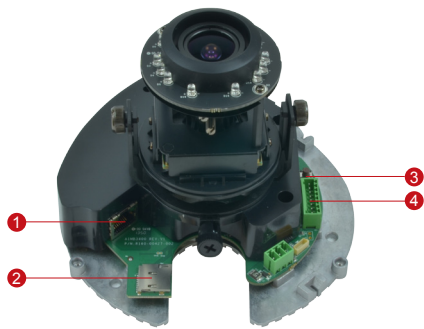

# E63A

5MP Indoor Dome with D/N, Adaptive IR, Basic WDR, Vari-focal Lens

- 5 Megapixel with 1080p
- Day & Night with Adaptive IR LED
- Vari-focal Lens with f2.8-12mm / F1.4
- Basic WDR (74 dB)
- 30 fps at 1920 x 1080
- Vandal Resistant (IK09)

## PHOTO INDICATION

- 1 Ethernet Port
- 2 Memory Card Slot
- 3 Reset Button
- 4 Digital Input/Output and Audio-In / Audio-out

\* For more mounting solutions, please refer to Project Planner on [www.acti.com](http://www.acti.com)

**PRODUCT SPECIFICATION****E63A****• Device**

Device Type	Indoor Dome Camera
Image Sensor	Progressive Scan CMOS
Sensor Size	1/3.2"
Day / Night	Yes
Superior Low Light Sensitivity	No
Minimum Illumination	Color: 0.1 lux at F1.4 (30 IRE, 2400°K); B/W: 0 lux (IR LED on)
Color to B/W Switch	ISP based switch, configurable
Mechanical IR Cut Filter	Yes
IR Sensitivity Range	700~1100nm
IR LED	Adaptive IR LED (IR Exposure Compensation) x 15 (850nm)
IR Working Distance	30 m (0 lux, 30 IRE, Gain 255, Auto shutter mode)
Electronic Shutter	1/5 ~ 1/2,000 sec (manual mode); 1/5 ~ 1/10,000 sec (auto mode)

**• Interface**

Digital Input	1, Terminal block
Digital Output	1, Terminal block
Local Storage	MicroSDHC/MicroSDXC memory card slot (card not included)

**• General**

Power Source / Consumption	PoE Class 2 (IEEE802.3af) / 6.49 W (IR on)
Weight	538g (1.186 lb)
Dimensions (Ø x H)	146 mm x 114 mm (5.75" x 4.5")
Environmental Casing	Vandal Resistant (IK09 rated); Transparent dome cover
Mount Type	Surface, Pendant, Wall, Corner, Pole, Flush, Gang Box
Starting Temperature	-10°C ~ 50°C (14°F ~ 122°F)
Operating Temperature	-10°C ~ 50°C (14°F ~ 122°F)
Operating Humidity	10% ~ 85% RH
Approvals	CE (EN 55022 Class B, EN 55024), FCC (Part15 Subpart B Class B), IK09