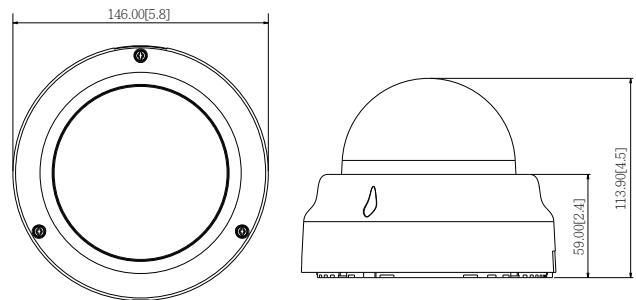

## DIMENSION DIAGRAM

Unit: mm [inch]

**• Interface**

Digital Input	1, Terminal block
Digital Output	1, Terminal block
Local Storage	MicroSDHC/MicroSDXC memory card slot (card not included)

**• General**

Power Source / Consumption	PoE Class 2 (IEEE802.3af) / 6.49 W (IR on)
Weight	538g (1.186 lb)
Dimensions (Ø x H)	146 mm x 114 mm (5.75" x 4.5")
Environmental Casing	Vandal Resistant (IK09 rated); Transparent dome cover
Mount Type	Surface, Pendant, Wall, Corner, Pole, Flush, Gang Box
Starting Temperature	-10°C ~ 50°C (14°F ~ 122°F)
Operating Temperature	-10°C ~ 50°C (14°F ~ 122°F)
Operating Humidity	10% ~ 85% RH
Approvals	CE (EN 55022 Class B, EN 55024), FCC (Part15 Subpart B Class B), IK09, UL (for optional PoE injector)