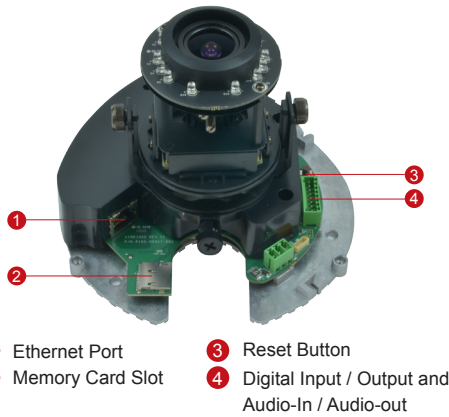

# E62A

3MP Indoor Dome with D/N, Adaptive IR, Basic WDR, Vari-focal Lens

- 3 Megapixel with 1080p
- Day & Night with Adaptive IR LED
- Vari-focal Lens with f2.8-12mm / F1.4
- Basic WDR (74 dB)
- 30 fps at 1920 x 1080
- Vandal Resistant (IK09)

## PHOTO INDICATION

- 1 Ethernet Port
- 2 Memory Card Slot
- 3 Reset Button
- 4 Digital Input / Output and Audio-In / Audio-out

\* For more mounting solutions, please refer to Project Planner on [www.acti.com](http://www.acti.com)

**PRODUCT SPECIFICATION****E62A****• Device**

Device Type	Indoor Dome Camera
Image Sensor	Progressive Scan CMOS
Sensor Size	1/3.2"
Effective Pixels	2592 (H) x 1944 (V) (5.04 MP)
Day / Night	Yes
Superior Low Light Sensitivity	No
Minimum Illumination	Color: 0.1 lux at F1.4 (30 IRE, 2400°K); B/W: 0 lux (IR LED on)
Color to B/W Switch	ISP based switch, configurable
Mechanical IR Cut Filter	Yes
IR Sensitivity Range	700~1100nm
IR LED	Adaptive IR LED (IR Exposure Compensation) x 15 (850nm)
IR Working Distance	30 m (0 lux, 30 IRE, Gain 255, Auto shutter mode)
Electronic Shutter	1/5 ~ 1/2,000 sec (manual mode); 1/5 ~ 1/10,000 sec (auto mode)
TV Lines	1350
S/N Ratio	52 dB

**• Interface**

Digital Input	1, Terminal block
Digital Output	1, Terminal block
Local Storage	MicroSDHC/MicroSDXC memory card slot (card not included)

**• General**

Power Source / Consumption	PoE Class 2 (IEEE802.3af) / 6.49 W (IR on)
Weight	538g (1.186 lb)
Dimensions (Ø x H)	146 mm x 114 mm (5.75" x 4.5")
Environmental Casing	Vandal Resistant (IK09 rated); Transparent dome cover
Mount Type	Surface, Pendant, Wall, Corner, Pole, Flush, Gang Box
Starting Temperature	-10°C ~ 50°C (14°F ~ 122°F)
Operating Temperature	-10°C ~ 50°C (14°F ~ 122°F)
Operating Humidity	10% ~ 85% RH
Approvals	CE (EN 55022 Class B, EN 55024), FCC (Part15 Subpart B Class B), IK09, UL (for optional PoE injector)