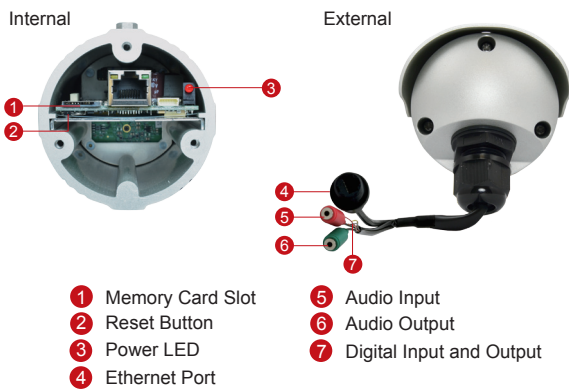

PHOTO INDICATION