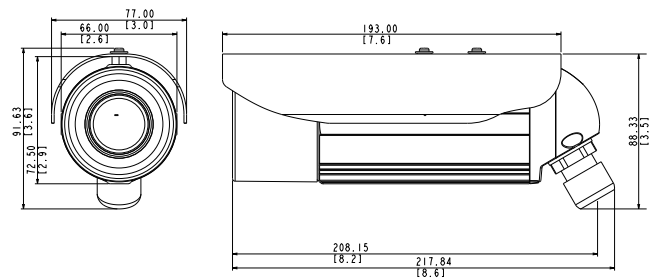

### PHOTO INDICATION

### DIMENSION DIAGRAM

Unit: mm [inch]

### ACCESSORY OPTIONS

Camera Bracket		
PMAX-1103		Aluminum, max. load 10 kg (22.05 lb), tilt angle 90°, swivel angle 360°

Popular Mounting Solutions		
Corner	PMAX-1103 PMAX-0402	
Pole	PMAX-1103 PMAX-0503	

#### • General

Power Source / Consumption	PoE Class 2 (IEEE802.3af) / 5.28 W (IR on)
Weight	955 g (2.105 lb)
Dimensions (Ø x L)	77 mm x 218 mm (3.03" x 8.58")
Bundled Accessories	Bracket
Environmental Casing	Weatherproof (IP68 rated); Vandal proof metal casing (IK10)
Mount Type	Wall, Ceiling, Corner, Pole
Starting Temperature	-20 °C ~ 50 °C (-4 °F ~ 122 °F)
Operating Temperature	-40 °C ~ 50 °C (-40 °F ~ 122 °F)
Operating Humidity	10% ~ 85% RH
Approvals	CE (EN 55022 Class B, EN 55024), FCC (Part15 Subpart B Class B), IP68, NEMA 4X, IK10 (metal casing), UL (for optional PoE injector)