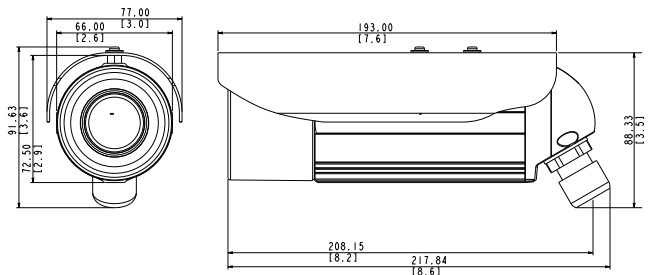

PHOTO INDICATION

DIMENSION DIAGRAM

ACCESSORY OPTIONS

Camera Bracket		
PMAX-1103		Aluminum, max. load 10 kg (22.05 lb), tilt angle 90°, swivel angle 360°

Popular Mounting Solutions		
Corner	PMAX-1103 PMAX-0402	
Pole	PMAX-1103 PMAX-0503	

• Lens

Focal Length / Aperture	Vari-focal, f2.8 - 12 mm / F1.4
Iris	Fixed iris
Focus	Manual focus
Mount Type	Board mount
Horizontal Viewing Angle	70.5° ~ 28.2°

• Video

Compression	H.264 HP, MJPEG
Max. Frame Rate vs. Resolution	15 fps at 2048 x 1536; 30 fps at 1920 x 1080; 30 fps at 1280 x 720; 30 fps at 640 x 480; 15 fps 320 x 240
Multi-Streaming	Simultaneous dual streams based on two configurations
Bit Rate	28 Kbps - 6 Mbps (per stream)
Bit Rate Mode	Constant, Variable
Image Enhancement	Basic WDR (74 dB) ; White balance: automatic, hold, and manual; Brightness; Contrast; Sharpness (auto); Auto gain control; Digital noise reduction; Flickerless
Privacy Mask	4 configurable regions
Text Overlay	User defined text on video
On-Screen Graphics	User defined image layer on video
Image Orientation	Image flip and mirror

• Interface

Digital Input	1, cable without connector
Digital Output	1, cable without connector
Local Storage	MicroSDHC/MicroSDXC memory card slot (card not included)

• General

Power Source / Consumption	PoE Class 2 (IEEE802.3af) / 4.32 W
Weight	955 g (2.105 lb)
Dimensions (Ø x L)	77 mm x 218 mm (3.03" x 8.58")
Bundled Accessories	Bracket
Environmental Casing	Weatherproof (IP68 rated); Vandal proof metal casing (IK10)
Mount Type	Wall, Ceiling, Corner, Pole
Starting Temperature	-20 °C ~ 50 °C (-4 °F ~ 122 °F)
Operating Temperature	-40 °C ~ 50 °C (-40 °F ~ 122 °F)
Operating Humidity	10% ~ 85% RH
Approvals	CE (EN 55022 Class B, EN 55024), FCC (Part15 Subpart B Class B), IP68, NEMA 4X; IK10 (metal casing)