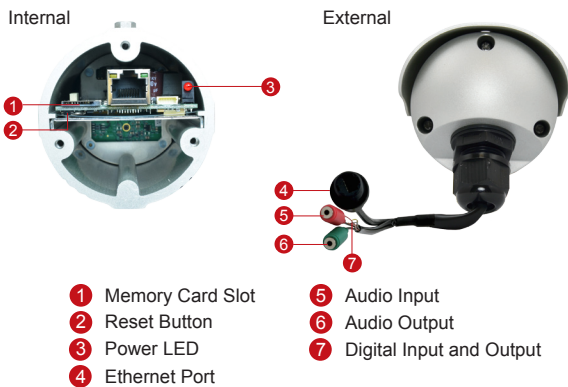

E42B

3MP Bullet with D/N, Adaptive IR, Basic WDR, Vari-focal Lens

- 3 Megapixel with 1080p
- Day & Night with Adaptive IR LED
- Vari-focal Lens with f2.8-12mm / F1.4
- Basic WDR (74 dB)
- 30 fps at 1920 x 1080
- Weatherproof (IP68) and Vandal Proof Metal Casing (IK10)

PHOTO INDICATION

DIMENSION DIAGRAM

ACCESSORY OPTIONS

Camera Bracket		
PMAX-1103		Aluminum, max. load 10 kg (22.05 lb), tilt angle 90°, swivel angle 360°

Popular Mounting Solutions		
Corner	PMAX-1103 PMAX-0402	
Pole	PMAX-1103 PMAX-0503	

* For more mounting solutions, please refer to Project Planner on www.acti.com

PRODUCT SPECIFICATION**E42B****• Device**

Device Type	Bullet Camera
Image Sensor	Progressive Scan CMOS
Sensor Size	1/3.2"
Day / Night	Yes
Superior Low Light Sensitivity	No
Minimum Illumination	Color: 0.1 lux at F1.4 (30 IRE, 2400°K); B/W: 0 lux (IR LED on)
Color to B/W Switch	ISP based switch, configurable
Mechanical IR Cut Filter	Yes
IR Sensitivity Range	700~1100nm
IR LED	Adaptive IR LED (IR Exposure Compensation) x 15 (850 nm)
IR Working Distance	30 m (0 lux, 30 IRE, Gain 255, Auto shutter mode)
Electronic Shutter	1/5 ~ 1/2,000 sec (manual mode); 1/5 ~ 1/10,000 sec (auto mode)

• Lens

Focal Length / Aperture	Vari-focal, f2.8 - 12 mm / F1.4
Iris	Fixed iris
Focus	Manual focus
Mount Type	Board mount
Horizontal Viewing Angle	70.5° ~ 28.2°

• Video

Compression	H.264 HP, MJPEG
Max. Frame Rate vs. Resolution	15 fps at 2048 x 1536; 30 fps at 1920 x 1080; 30 fps at 1280 x 720; 30 fps at 640 x 480; 15 fps 320 x 240
Multi-Streaming	Simultaneous dual streams based on two configurations
Bit Rate	28 Kbps - 6 Mbps (per stream)
Bit Rate Mode	Constant, Variable
Image Enhancement	Basic WDR (74 dB) ; White balance: automatic, hold, and manual; Brightness; Contrast; Sharpness (auto); Auto gain control; Digital noise reduction; Flickerless
Privacy Mask	4 configurable regions
Text Overlay	User defined text on video
On-Screen Graphics	User defined image layer on video
Image Orientation	Image flip and mirror