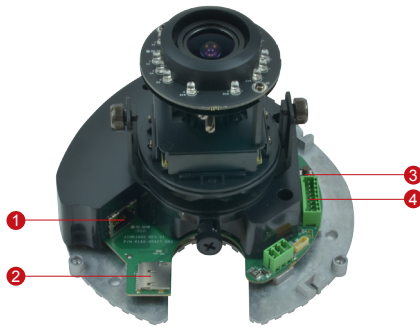

D64A

1MP Indoor Dome with D/N, Adaptive IR, Vari-focal Lens

- 1 Megapixel with 720p
- Day & Night with Adaptive IR LED
- Vari-focal Lens with f2.8-12mm/ F1.4
- 30 fps at 1280 x 720
- Vandal Resistant (IK09)

PHOTO INDICATION

- 1 Ethernet Port
- 2 Memory Card Slot
- 3 Reset Button
- 4 Digital Input/Output and Audio-In / Audio-out

DIMENSION DIAGRAM

Unit: mm [inch]

ACCESSORY OPTIONS

Dome Cover		
PDCX-1101		4-inch, smoked, vandal proof (IK10)

* For more mounting solutions, please refer to Project Planner on www.acti.com

PRODUCT SPECIFICATION**D64A****• Device**

Device Type	Indoor Dome Camera
Image Sensor	Progressive Scan CMOS
Sensor Size	1/4"
Day / Night	Yes
Superior Low Light Sensitivity	No
Minimum Illumination	Color: 0.1 lux at F1.4 (30 IRE, 2400°K); B/W: 0 lux (IR LED on)
Color to B/W Switch	ISP based switch, configurable
Mechanical IR Cut Filter	Yes
IR Sensitivity Range	700~1100nm
IR LED	Adaptive IR LED (IR Exposure Compensation) x 15 (850nm)
IR Working Distance	30 m (0 lux, 30 IRE, Gain 255 auto shutter mode)
Electronic Shutter	1/5 ~ 1/2,000 sec (manual mode); 1/5 ~ 1/10,000 sec (auto mode)

• Interface

Digital Input	1, Terminal block
Digital Output	1, Terminal block
Local Storage	MicroSDHC/MicroSDXC memory card slot (card not included)

• General

Power Source / Consumption	PoE Class 2 (IEEE802.3af) / 5.95 W (IR on)
Weight	538g (1.186 lb)
Dimensions (Ø x H)	146 mm x 114 mm (5.75" x 4.5")
Environmental Casing	Vandal resistant (IK09 rated); Transparent dome cover
Mount Type	Surface, Pendant, Wall, Corner, Pole, Flush, Gang box
Starting Temperature	-10°C ~ 50°C (14°F ~ 122°F)
Operating Temperature	-10°C ~ 50°C (14°F ~ 122°F)
Operating Humidity	10% ~ 85% RH
Approvals	CE (EN 55022 Class B, EN 55024), FCC (Part15 Subpart B Class B), IK09