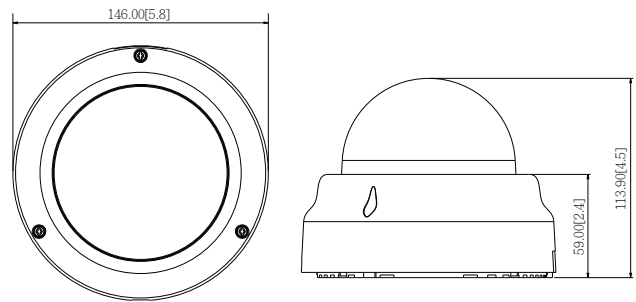

PHOTO INDICATION

- 1 Ethernet Port
- 2 Memory Card Slot
- 3 Reset Button
- 4 Digital Input/Output and Audio-In / Audio-out

DIMENSION DIAGRAM

Unit: mm [inch]

ACCESSORY OPTIONS

Dome Cover		
PDCX-1101		4-inch, smoked, vandal proof (IK10)

• Interface

Digital Input	1, Terminal block
Digital Output	1, Terminal block
Local Storage	MicroSDHC/MicroSDXC memory card slot (card not included)

• General

Power Source / Consumption	PoE Class 2 (IEEE802.3af) / 5.95 W (IR on)
Weight	538g (1.186 lb)
Dimensions (Ø x H)	146 mm x 114 mm (5.75" x 4.5")
Environmental Casing	Vandal resistant (IK09 rated); Transparent dome cover
Mount Type	Surface, Pendant, Wall, Corner, Pole, Flush, Gang box
Starting Temperature	-10°C ~ 50°C (14°F ~ 122°F)
Operating Temperature	-10°C ~ 50°C (14°F ~ 122°F)
Operating Humidity	10% ~ 85% RH
Approvals	CE (EN 55022 Class B, EN 55024), FCC (Part15 Subpart B Class B), IK09