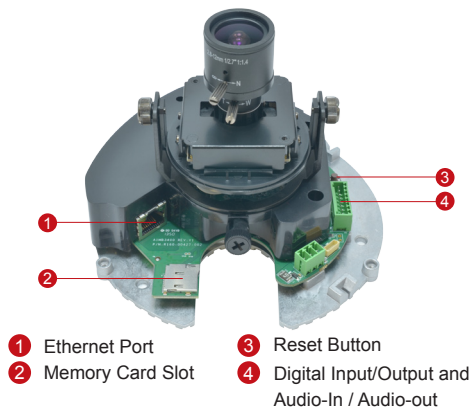

D62A

2MP Indoor Dome with SLLS, Vari-focal Lens

- 2 Megapixel with 1080p
- Superior Low Light Sensitivity
- Vari-focal Lens with f2.8-12mm / F1.4
- 30 fps at 1920 x 1080
- Vandal Resistant (IK09)

PHOTO INDICATION

- 1 Ethernet Port
- 2 Memory Card Slot
- 3 Reset Button
- 4 Digital Input/Output and Audio-In / Audio-out

DIMENSION DIAGRAM

Unit: mm [inch]

ACCESSORY OPTIONS

Dome Cover		
PDCX-1101		4-inch, smoked, vandal proof (IK10)

* For more mounting solutions, please refer to Project Planner on www.acti.com

PRODUCT SPECIFICATION**D62A****• Device**

Device Type	Indoor Dome Camera
Image Sensor	Progressive Scan CMOS
Sensor Size	1/2.8"
Day / Night	No
Superior Low Light Sensitivity	Yes
Minimum Illumination	Color: 0.1 lux at F1.4 (30 IRE, 2400°K)
Mechanical IR Cut Filter	No
IR Sensitivity Range	No
IR LED	No
Electronic Shutter	1/5 ~ 1/2,000 sec (manual mode); 1/5 ~ 1/10,000 sec (auto mode)

• Interface

Digital Input	1, Terminal block
Digital Output	1, Terminal block
Local Storage	MicroSDHC/MicroSDXC memory card slot (card not included)

• General

Power Source / Consumption	PoE Class 2 (IEEE802.3af) / 5.43 W
Weight	505g (1.113 lb)
Dimensions (Ø x H)	146 mm x 114 mm (5.75" x 4.5")
Environmental Casing	Vandal resistant (IK09 rated); Transparent dome cover
Mount Type	Surface, Pendant, Wall, Corner, Pole, Flush, Gang Box
Starting Temperature	-10°C ~ 50°C (14°F ~ 122°F)
Operating Temperature	-10°C ~ 50°C (14°F ~ 122°F)
Operating Humidity	10% ~ 85% RH
Approvals	CE (EN 55022 Class B, EN 55024), FCC (Part15 Subpart B Class B), IK09