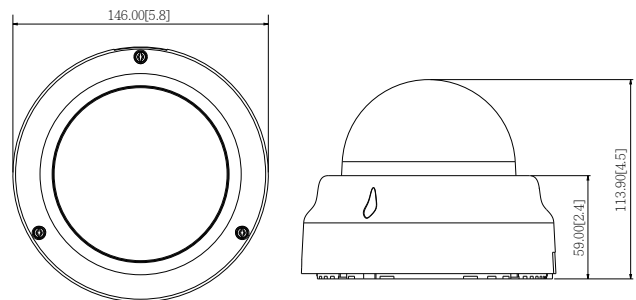

- 1 Ethernet Port
- 2 Memory Card Slot
- 3 Reset Button
- 4 Digital Input/Output and Audio-In / Audio-out

DIMENSION DIAGRAM

Unit: mm [inch]

ACCESSORY OPTIONS

Dome Cover		
PDCX-1101		4-inch, smoked, vandal proof (IK10)

• Interface

Digital Input	1, Terminal block
Digital Output	1, Terminal block
Local Storage	MicroSDHC/MicroSDXC memory card slot (card not included)

• General

Power Source / Consumption	PoE Class 2 (IEEE802.3af) / 5.43 W
Weight	505g (1.113 lb)
Dimensions (Ø x H)	146 mm x 114 mm (5.75" x 4.5")
Environmental Casing	Vandal resistant (IK09 rated); Transparent dome cover
Mount Type	Surface, Pendant, Wall, Corner, Pole, Flush, Gang Box
Starting Temperature	-10°C ~ 50°C (14°F ~ 122°F)
Operating Temperature	-10°C ~ 50°C (14°F ~ 122°F)
Operating Humidity	10% ~ 85% RH
Approvals	CE (EN 55022 Class B, EN 55024), FCC (Part15 Subpart B Class B), IK09