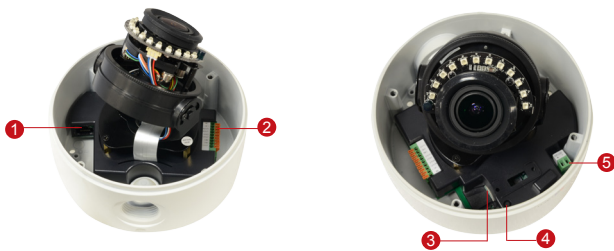

A82

5MP Outdoor Zoom Dome with D/N, Adaptive IR, Extreme WDR, SLLS, 2.8x Zoom Lens

- 5 Megapixel with 1080p
- Day & Night with Superior Low Light Sensitivity and Adaptive IR LED
- 2.8x Zoom Lens with f3.6-10mm / F1.5-2.8, P-Iris, Auto Focus (for installation)
- Extreme WDR (100 dB)
- 30 fps at 2592 x 1944
- Weatherproof (IP66) and Vandal Proof (IK10)

PHOTO INDICATION

- 1 Ethernet Port
- 2 Digital Input / Output
- 3 Memory Card Slot
- 4 Reset Button
- 5 DC 12V Power Input

DIMENSION DIAGRAM

Unit: mm [inch]

ACCESSORY OPTIONS

Power Supply		
PPOE-0001		IEEE 802.3af PoE Injector for Class 1, 2 or 3 devices, with universal adapter
PPBX-0002		AC 100-240V to DC 12V power adapter with universal connector

Popular Mounting Solutions		
Surface	Accessories not required	
Wall	PMAX-0333	
Pendant	PMAX-0113	

PRODUCT SPECIFICATION

A82

• Device

Device Type	Outdoor Zoom Dome Camera
Image Sensor	Progressive Scan CMOS
Sensor Size	1/1.8"
Effective Pixels	2592 (H) x 1944 (V) (5 MP)
Horizontal Resolution	1650 TVL
Day / Night	Yes
Low Light Sensitivity	Superior
Minimum Illumination	Color: 0.1 lux at F1.5 (30 IRE, 2400°K); B/W: 0.05 lux (IR LED on)
Mechanical IR Cut Filter	Yes
IR Sensitivity Range	700 - 1150nm
IR LED	Adaptive IR LED x 12 (850nm)
IR Working Distance	30 m (0 lux, 30 IRE, Gain 255, Auto shutter mode)
Electronic Shutter	1/5 ~ 1/16000 sec (manual mode)
S/N Ratio	56 dB