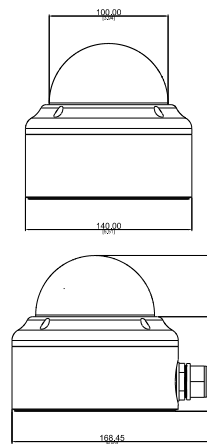

PHOTO INDICATION

- 1 Ethernet Port
- 2 Digital Input / Output
- 3 Memory Card Slot
- 4 Reset Button
- 5 DC 12V Power Input

DIMENSION DIAGRAM

Unit: mm [inch]

ACCESSORY OPTIONS

Power Supply		
PPOE-0001		IEEE 802.3af PoE Injector for Class 1, 2 or 3 devices, with universal adapter
PPBX-0002		AC 100-240V to DC 12V power adapter with universal connector

Popular Mounting Solutions		
Surface	Accessories not required	
Wall	PMAX-0333	
Pendant	PMAX-0113	

PRODUCT SPECIFICATION

A82

• Device

Device Type	Outdoor Zoom Dome Camera
Image Sensor	Progressive Scan CMOS
Sensor Size	1/1.8"
Effective Pixels	2592 (H) x 1944 (V) (5 MP)
Horizontal Resolution	1650 TVL
Day / Night	Yes
Low Light Sensitivity	Superior
Minimum Illumination	Color: 0.1 lux at F1.5 (30 IRE, 2400°K); B/W: 0.05 lux (IR LED on)
Mechanical IR Cut Filter	Yes
IR Sensitivity Range	700 - 1150nm
IR LED	Adaptive IR LED x 12 (850nm)
IR Working Distance	30 m (0 lux, 30 IRE, Gain 255, Auto shutter mode)
Electronic Shutter	1/5 ~ 1/16000 sec (manual mode)
S/N Ratio	56 dB

• Interface

Digital Input	1, Terminal block
Digital Output	1, Terminal block
Local Storage	MicroSDHC/SDXC memory card slot (card not included)

• General

Power Source / Consumption	PoE Class3; DC12V / 10W; 8W
Weight	880g (1.94lb)
Dimensions (Ø x H)	139.95 x 131.17mm (5.5" x 5.2")
Environmental Casing	Weatherproof (IP66 rated); Vandal proof (IK10); Transparent dome cover
Mount Type	Surface, Pendant, Wall
Starting Temperature	-20°C ~ 50°C (-4°F ~ 122°F) within 30 minutes
Operating Temperature	-40°C ~ 50°C (-40°F ~ 122°F)
Operating Humidity	20% ~ 80% RH
Approvals	CE (EN 55022 Class A, EN 55024), FCC (Part15 Subpart B Class A), IP66, IK10, NEMA 4X