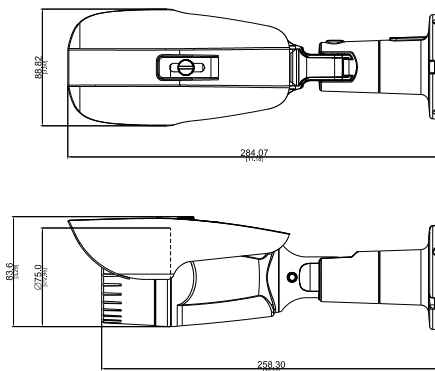

A42

5MP Zoom Bullet with D/N, Adaptive IR, Extreme WDR, SLLS, 2.8x Zoom Lens

- 5 Megapixel with 1080p
- Day & Night with Superior Low Light Sensitivity and Adaptive IR LED
- 2.8x Zoom Lens with f3.6-10mm / F1.5-2.8, P-Iris, Auto Focus (for installation)
- Extreme WDR (100 dB)
- 30 fps at 2592 x 1944
- Weatherproof (IP66); Vandal Proof Metal Casing (IK10)

PHOTO INDICATION

- 1 Audio Output
- 2 DC 12V Power Input
- 3 Factory Reset
- 4 BNC Video Output
- 5 Audio Input
- 6 Ethernet Port
- 7 Digital Input / Output

DIMENSION DIAGRAM

Unit: mm [inch]

ACCESSORY OPTIONS

• Interface

Digital Input	1, Terminal Block
Digital Output	1, Terminal Block
Analog Video Output	1, BNC

• General

Power Source / Consumption	PoE Class 3 / 10W; DC 12V / 8 W
Weight	0.82 kg (1.807 lb)
Dimensions (Ø x H)	80 x 258.3 mm (3.15" x 10.17")
Environmental Casing	Weatherproof (IP66 rated); Vandal Proof Metal Casing (IK10)
Mount Type	Wall, Ceiling, Pole
Starting Temperature	-20°C ~ 50°C (-4°F ~ 122°F) within 30 minutes
Operating Temperature	-30°C ~ 50°C (-22°F ~ 122°F)
Operating Humidity	20% ~ 80% RH
Approvals	CE (EN 55022 Class A, EN 55024), FCC (Part15 Subpart B Class A), IP66, IK10 (metal casing)