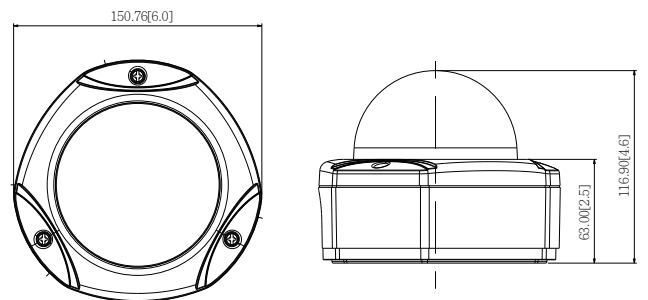

PHOTO INDICATION

DIMENSION DIAGRAM

Unit: mm [inch]

ACCESSORY OPTIONS

Dome Cover		
PDCX-1101		4-inch, smoke, vandal proof

Popular Mounting Solutions	
Surface	Accessories not required
Wall	PMAX-0308 
Pendant	PMAX-0101 + PMAX-0103 
Corner	PMAX-0101 + PMAX-0305 + PMAX-0402 
Pole	PMAX-0101 + PMAX-0305 + PMAX-0503 
Flush	PMAX-1003 
Gang Box	PMAX-0804 

• Interface

Digital Input	1, Terminal block
Digital Output	1, Terminal block
Local Storage	MicroSDHC/MicroSDXC memory card slot (card not included)

• General

Power Source / Consumption	PoE Class 2 (IEEE802.3af) / 6.49 W (IR on)
Weight	1032 g (2.275 lb)
Dimensions (Ø x H)	150mm x 117mm (5.9" x 4.6")
Environmental Casing	Weatherproof (IP66 rated); Vandal proof (IK10 rated); Transparent dome cover
Mount Type	Surface, Pendant, Wall, Corner, Pole, Flush, Gang box
Starting Temperature	-20°C ~ 50°C (-4°F ~ 122°F)
Operating Temperature	-40°C ~ 50°C (-40°F ~ 122°F)
Operating Humidity	10% ~ 85% RH
Approvals	CE (EN 55022 Class B, EN 55024), FCC (Part15 Subpart B Class B), IK10, IP66, NEMA 4X