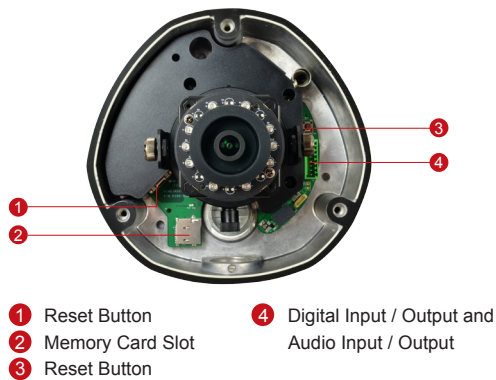

E86A

3MP Outdoor Dome with D/N, Adaptive IR, Superior WDR, Vari-focal Lens

- 3 Megapixel with 1080p
- Day and Night with Adaptive IR LED
- Vari-focal Lens with f2.8~12mm / F1.4
- Superior WDR (110 dB)
- 30 fps at 1920 x 1080
- Weatherproof (IP66) and Vandal Proof (IK10)

PHOTO INDICATION

DIMENSION DIAGRAM

Unit: mm [inch]

ACCESSORY OPTIONS

Dome Cover		
PDCX-1101		4-inch, smoke, vandal proof

Popular Mounting Solutions	
Surface	Accessories not required
Wall	PMAX-0308 
Pendant	PMAX-0101 + PMAX-0103 
Corner	PMAX-0101 + PMAX-0305 + PMAX-0402 
Pole	PMAX-0101 + PMAX-0305 + PMAX-0503 
Flush	PMAX-1003 
Gang Box	PMAX-0804 

* For more mounting solutions, please refer to Project Planner on www.acti.com

PRODUCT SPECIFICATION**E86A****• Device**

Device Type	Outdoor Dome Camera
Image Sensor	Progressive Scan CMOS
Sensor Size	1/3"
Day / Night	Yes
Superior Low Light Sensitivity	No
Minimum Illumination	Color: 0.1 lux at F1.4 (30 IRE, 2400°K); B/W: 0 lux (IR LED on)
Color to B/W Switch	ISP based switch, configurable
Mechanical IR Cut Filter	Yes
IR Sensitivity Range	700~1100nm
IR LED	Adaptive IR LED (IR Exposure Compensation) x 15 (850nm)
IR Working Distance	30 m (0 lux, 30 IRE, Gain 255, Auto shutter mode)
Electronic Shutter	1/5 ~ 1/2,000 sec (manual mode); 1/5 ~ 1/10,000 sec (auto mode)

• Interface

Digital Input	1, Terminal block
Digital Output	1, Terminal block
Local Storage	MicroSDHC/MicroSDXC memory card slot (card not included)

• General

Power Source / Consumption	PoE Class 2 (IEEE802.3af) / 6.49 W (IR on)
Weight	1032 g (2.275 lb)
Dimensions (Ø x H)	150mm x 117mm (5.9" x 4.6")
Environmental Casing	Weatherproof (IP66 rated); Vandal proof (IK10 rated); Transparent dome cover
Mount Type	Surface, Pendant, Wall, Corner, Pole, Flush, Gang box
Starting Temperature	-20°C ~ 50°C (-4°F ~ 122°F)
Operating Temperature	-40°C ~ 50°C (-40°F ~ 122°F)
Operating Humidity	10% ~ 85% RH
Approvals	CE (EN 55022 Class B, EN 55024), FCC (Part15 Subpart B Class B), IK10, IP66, NEMA 4X