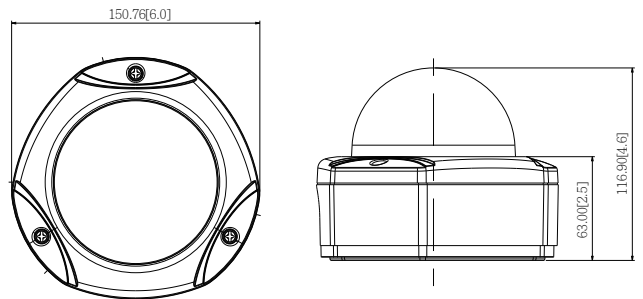

### DIMENSION DIAGRAM

Unit: mm [inch]

**• Interface**

Digital Input	1, Terminal block
Digital Output	1, Terminal block
Local Storage	MicroSDHC/MicroSDXC memory card slot (card not included)

**• General**

Power Source / Consumption	PoE Class 2 (IEEE802.3af) / 6.49 W (IR on)
Weight	1032 g (2.275 lb)
Dimensions (Ø x H)	150mm x 116mm (5.9" x 4.6")
Environmental Casing	Weatherproof (IP66 rated); Vandal proof (IK10 rated); Transparent dome cover
Mount Type	Surface, Pendant, Wall, Corner, Pole, Flush, Gang box
Starting Temperature	-20°C ~ 50°C (-4°F ~ 122°F)
Operating Temperature	-40°C ~ 50°C (-40°F ~ 122°F)
Operating Humidity	10% ~ 85% RH
Approvals	CE (EN 55022 Class B, EN 55024), FCC (Part15 Subpart B Class B), IK10, IP66, NEMA 4X