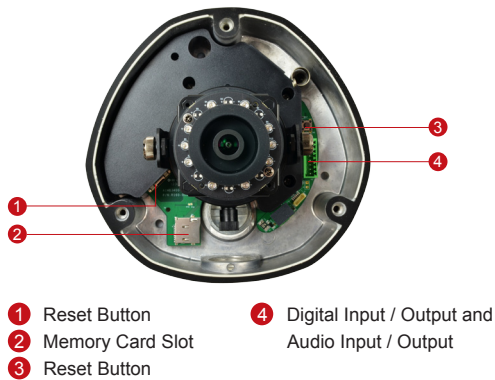

PHOTO INDICATION