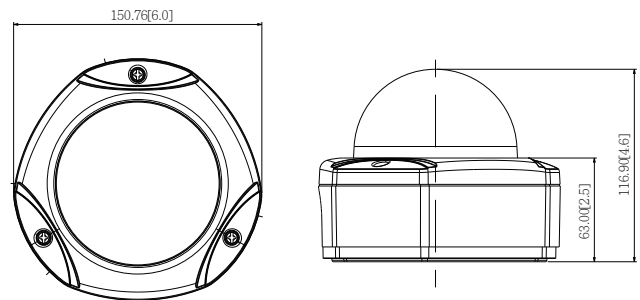

E76

2MP Outdoor Dome with D/N, Adaptive IR, Basic WDR, SLLS, Fixed Lens

- 2 Megapixel with 1080p
- Day & Night with Superior Low Light Sensitivity and Adaptive IR LED
- Wide Angle Fixed Lens with f3.6mm / F1.85
- Basic WDR (75 dB)
- 30 fps at 1920 x 1080
- Weatherproof (IP66) and Vandal Proof (IK10)

PHOTO INDICATION

DIMENSION DIAGRAM

Unit: mm [inch]

ACCESSORY OPTIONS

Dome Cover		
PDCX-1101		4-inch, smoke, vandal proof

Popular Mounting Solutions	
Surface	Accessories not required
Wall	PMAX-0308
Pendant	PMAX-0101 + PMAX-0103
Corner	PMAX-0101 + PMAX-0305 + PMAX-0402
Pole	PMAX-0101 + PMAX-0305 + PMAX-0503
Flush	PMAX-1003
Gang Box	PMAX-0804

• Interface

Digital Input	1, Terminal block
Digital Output	1, Terminal block
Local Storage	MicroSDHC/MicroSDXC memory card slot (card not included)

• General

Power Source / Consumption	PoE Class 2 (IEEE802.3af) / 6.49W (IR on)
Weight	1.001 kg (2.207 lb)
Dimensions (Ø x H)	150.4 mm x 116.9 mm (5.9" x 4.6")
Environmental Casing	Weatherproof (IP66 rated); Vandal proof (IK10 rated); Transparent dome cover
Mount Type	Surface, Pendant, Wall, Corner, Pole, Flush, Gang box
Starting Temperature	-20°C ~ 50°C (-4°F ~ 122°F)
Operating Temperature	-40°C ~ 50°C (-40°F ~ 122°F)
Operating Humidity	10% ~ 85% RH
Approvals	CE (EN 55022 Class B, EN 55024), FCC (Part15 Subpart B Class B), IK10, IP66, NEMA 4X