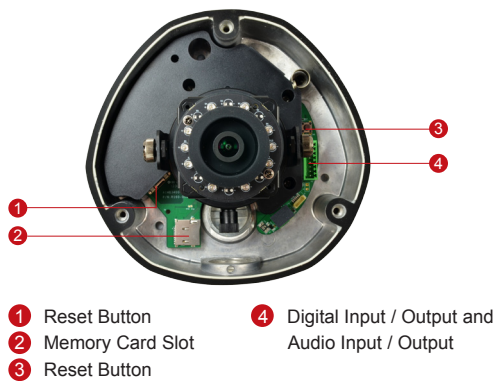

E76

2MP Outdoor Dome with D/N, Adaptive IR, Basic WDR, SLLS, Fixed Lens

- 2 Megapixel with 1080p
- Day & Night with Superior Low Light Sensitivity and Adaptive IR LED
- Wide Angle Fixed Lens with f3.6mm / F1.85
- Basic WDR (75 dB)
- 30 fps at 1920 x 1080
- Weatherproof (IP66) and Vandal Proof (IK10)

PHOTO INDICATION

DIMENSION DIAGRAM

Unit: mm [inch]

ACCESSORY OPTIONS

Dome Cover		
PDCX-1101		4-inch, smoke, vandal proof

Popular Mounting Solutions	
Surface	Accessories not required
Wall	PMAX-0308
Pendant	PMAX-0101 + PMAX-0103
Corner	PMAX-0101 + PMAX-0305 + PMAX-0402
Pole	PMAX-0101 + PMAX-0305 + PMAX-0503
Flush	PMAX-1003
Gang Box	PMAX-0804

• Interface

Digital Input	1, Terminal block
Digital Output	1, Terminal block
Local Storage	MicroSDHC/MicroSDXC memory card slot (card not included)

• General

Power Source / Consumption	PoE Class 2 (IEEE802.3af) / 6.49W (IR on)
Weight	1.001 kg (2.207 lb)
Dimensions (Ø x H)	150.4 mm x 116.9 mm (5.9" x 4.6")
Environmental Casing	Weatherproof (IP66 rated); Vandal proof (IK10 rated); Transparent dome cover
Mount Type	Surface, Pendant, Wall, Corner, Pole, Flush, Gang box
Starting Temperature	-20°C ~ 50°C (-4°F ~ 122°F)
Operating Temperature	-40°C ~ 50°C (-40°F ~ 122°F)
Operating Humidity	10% ~ 85% RH
Approvals	CE (EN 55022 Class B, EN 55024), FCC (Part15 Subpart B Class B), IK10, IP66, NEMA 4X