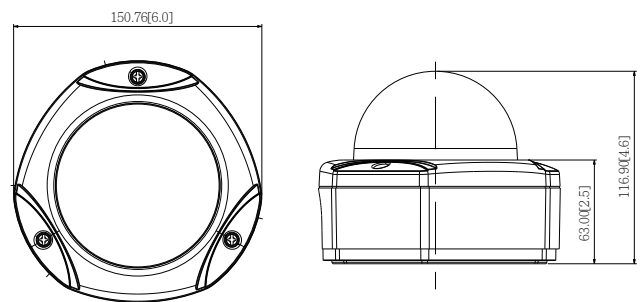

### DIMENSION DIAGRAM

Unit: mm [inch]

**• Interface**

Digital Input	1, Terminal block
Digital Output	1, Terminal block
Local Storage	MicroSDHC/MicroSDXC memory card slot (card not included)

**• General**

Power Source / Consumption	PoE Class 2 (IEEE802.3af) / 6.48 W (IR on)
Weight	1006 g (2.218 lb)
Dimensions (Ø x H)	150 mm x 117 mm (5.9" x 4.6")
Environmental Casing	Weatherproof (IP66 rated); Vandal proof (IK10 rated); Transparent dome cover
Mount Type	Surface, Pendant, Wall, Corner, Pole, Flush, Gang box
Starting Temperature	-20°C ~ 50°C (-4°F ~ 122°F)
Operating Temperature	-40°C ~ 50°C (-40°F ~ 122°F)
Operating Humidity	10% ~ 85% RH
Approvals	CE (EN 55022 Class B, EN 55024), FCC (Part15 Subpart B Class B), IK10, IP66, NEMA 4X