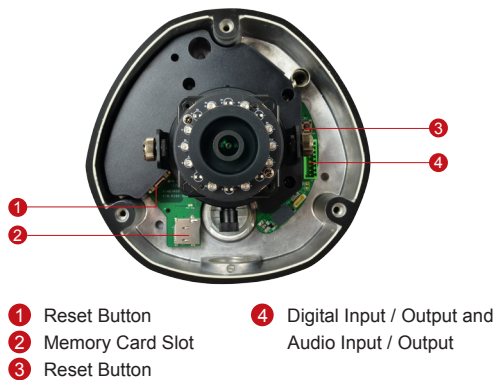

PHOTO INDICATION