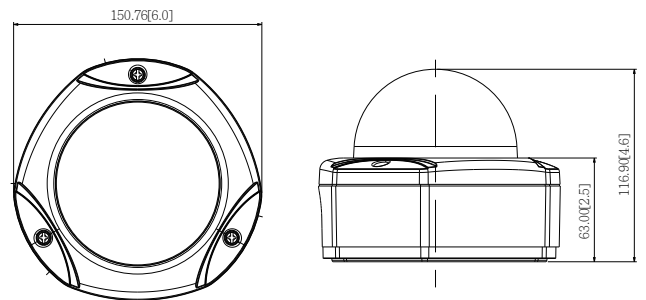

E71A

1MP Outdoor Dome with D/N, Adaptive IR, Basic WDR, Fixed Lens

- 1 Megapixel with 720p
- Day & Night with Adaptive IR LED
- Fixed Lens with f2.93mm / F2.0
- Basic WDR (74 dB)
- 30 fps at 1280 x 720
- Weatherproof (IP66) and Vandal Proof (IK10)

PHOTO INDICATION

DIMENSION DIAGRAM

Unit: mm [inch]

ACCESSORY OPTIONS

Dome Cover		
PDCX-1101		4-inch, smoke, vandal proof

Popular Mounting Solutions	
Surface	Accessories not required
Wall	PMAX-0308 
Pendant	PMAX-0101 + PMAX-0103 
Corner	PMAX-0101 + PMAX-0305 + PMAX-0402 
Pole	PMAX-0101 + PMAX-0305 + PMAX-0503 
Flush	PMAX-1003 
Gang Box	PMAX-0804 

• Interface

Digital Input	1, Terminal block
Digital Output	1, Terminal block
Local Storage	MicroSDHC/MicroSDXC memory card slot (card not included)

• General

Power Source / Consumption	PoE Class 2 (IEEE802.3af) / 5.02 W (IR on)
Weight	1006g (2.218lb)
Dimensions (Ø x H)	150mm x 117mm (5.9" x 4.6")
Environmental Casing	Weatherproof (IP66 rated); Vandal proof (IK10 rated); Transparent dome cover
Mount Type	Surface, Pendant, Wall, Corner, Pole, Flush, Gang box
Starting Temperature	-20°C ~ 50°C (-4°F ~ 122°F)
Operating Temperature	-40°C ~ 50°C (-40°F ~ 122°F)
Operating Humidity	10% ~ 85% RH
Approvals	CE (EN 55022 Class B, EN 55024), FCC (Part15 Subpart B Class B), IK10, IP66, NEMA 4X