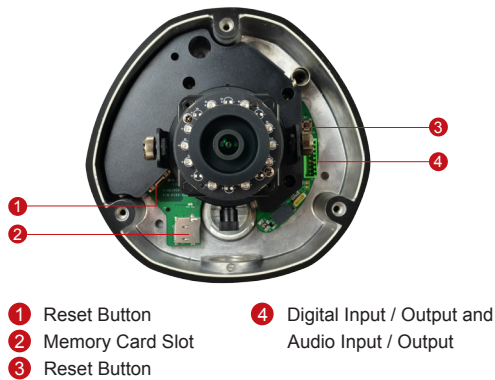

E71A

1MP Outdoor Dome with D/N, Adaptive IR, Basic WDR, Fixed Lens

- 1 Megapixel with 720p
- Day & Night with Adaptive IR LED
- Fixed Lens with f2.93mm / F2.0
- Basic WDR (74 dB)
- 30 fps at 1280 x 720
- Weatherproof (IP66) and Vandal Proof (IK10)

PHOTO INDICATION

DIMENSION DIAGRAM

Unit: mm [inch]

ACCESSORY OPTIONS

Dome Cover		
PDCX-1101		4-inch, smoke, vandal proof

Popular Mounting Solutions	
Surface	Accessories not required
Wall	PMAX-0308 
Pendant	PMAX-0101 + PMAX-0103 
Corner	PMAX-0101 + PMAX-0305 + PMAX-0402 
Pole	PMAX-0101 + PMAX-0305 + PMAX-0503 
Flush	PMAX-1003 
Gang Box	PMAX-0804 

* For more mounting solutions, please refer to Project Planner on www.acti.com

PRODUCT SPECIFICATION**E71A****• Device**

Device Type	Outdoor Dome Camera
Image Sensor	Progressive Scan CMOS
Sensor Size	1/4"
Day / Night	Yes
Superior Low Light Sensitivity	No
Minimum Illumination	Color: 0.1 lux at F2.0 (30 IRE, 2400°K); B/W: 0 lux (IR LED on)
Color to B/W Switch	ISP based switch, configurable
Mechanical IR Cut Filter	Yes
IR Sensitivity Range	700~1100nm
IR LED	Adaptive IR LED (IR Exposure Compensation) x 10 (850nm)
IR Working Distance	30 m (0 lux, 30 IRE, Gain 255, Auto shutter mode)
Electronic Shutter	1/5 ~ 1/2,000 sec (manual mode); 1/5 ~ 1/10,000 sec (auto mode)

• Interface

Digital Input	1, Terminal block
Digital Output	1, Terminal block
Local Storage	MicroSDHC/MicroSDXC memory card slot (card not included)

• General

Power Source / Consumption	PoE Class 2 (IEEE802.3af) / 5.02 W (IR on)
Weight	1006g (2.218lb)
Dimensions (Ø x H)	150mm x 117mm (5.9" x 4.6")
Environmental Casing	Weatherproof (IP66 rated); Vandal proof (IK10 rated); Transparent dome cover
Mount Type	Surface, Pendant, Wall, Corner, Pole, Flush, Gang box
Starting Temperature	-20°C ~ 50°C (-4°F ~ 122°F)
Operating Temperature	-40°C ~ 50°C (-40°F ~ 122°F)
Operating Humidity	10% ~ 85% RH
Approvals	CE (EN 55022 Class B, EN 55024), FCC (Part15 Subpart B Class B), IK10, IP66, NEMA 4X