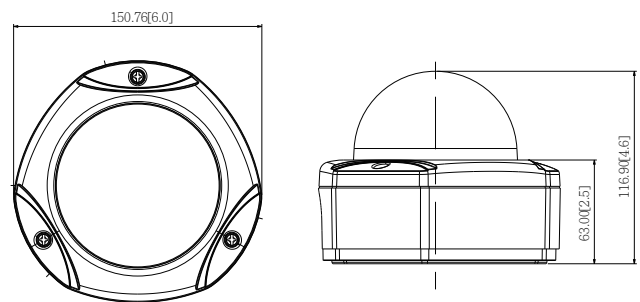

## DIMENSION DIAGRAM

Unit: mm [inch]

**• Interface**

Digital Input	1, Terminal block
Digital Output	1, Terminal block
Local Storage	MicroSDHC/MicroSDXC memory card slot (card not included)

**• General**

Power Source / Consumption	PoE Class 2 (IEEE802.3af) / 6.49 W (IR on)
Weight	1032 g (2.275 lb)
Dimensions (Ø x H)	150 mm x 117 mm (5.9" x 4.6")
Environmental Casing	Weatherproof (IP66 rated); Vandal proof (IK10 rated); Transparent dome cover
Mount Type	Surface, Pendant, Wall, Corner, Pole, Flush, Gang box
Starting Temperature	-20°C ~ 50°C (-4°F ~ 122°F)
Operating Temperature	-40°C ~ 50°C (-42°F ~ 122°F)
Operating Humidity	10% ~ 85% RH
Approvals	CE (EN 55022 Class B, EN 55024), FCC (Part15 Subpart B Class B), IK10, IP66, NEMA 4X