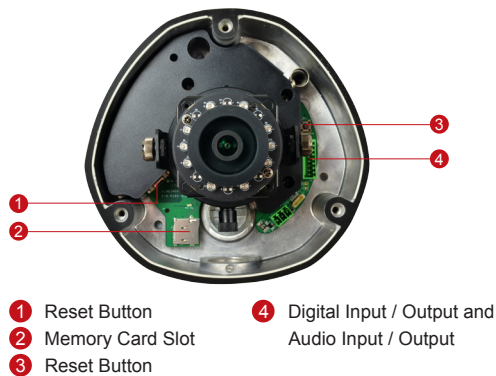

# D82A

3MP Outdoor Dome with D/N, Adaptive IR, Vari-focal Lens

- 3 Megapixel with 1080p
- Day & Night with Adaptive IR LED
- Vari-focal Lens with f2.8-12mm / F1.4
- 30 fps at 1920 x 1080
- Weatherproof (IP66) and Vandal Proof (IK10)

## PHOTO INDICATION

- 1 Reset Button
- 2 Memory Card Slot
- 3 Reset Button
- 4 Digital Input / Output and Audio Input / Output

**• Lens**

Focal Length / Aperture	Vari-focal, f2.8 - 12 mm / F1.4
Iris	Fixed iris
Focus	Manual focus
Mount Type	Board mount
Horizontal Viewing Angle	70.5° - 28.2°
Viewing Angle Adjustment	Pan: 0° - 350°; Tilt: 17° - 163°; Rotate: 0° - 350°

**• Interface**

Digital Input	1, Terminal block
Digital Output	1, Terminal block
Local Storage	MicroSDHC/MicroSDXC memory card slot (card not included)

**• General**

Power Source / Consumption	PoE Class 2 (IEEE802.3af) / 6.49 W (IR on)
Weight	1032 g (2.275 lb)
Dimensions (Ø x H)	150 mm x 117 mm (5.9" x 4.6")
Environmental Casing	Weatherproof (IP66 rated); Vandal proof (IK10 rated); Transparent dome cover
Mount Type	Surface, Pendant, Wall, Corner, Pole, Flush, Gang box
Starting Temperature	-20°C ~ 50°C (-4°F ~ 122°F)
Operating Temperature	-40°C ~ 50°C (-42°F ~ 122°F)
Operating Humidity	10% ~ 85% RH
Approvals	CE (EN 55022 Class B, EN 55024), FCC (Part15 Subpart B Class B), IK10, IP66, NEMA 4X