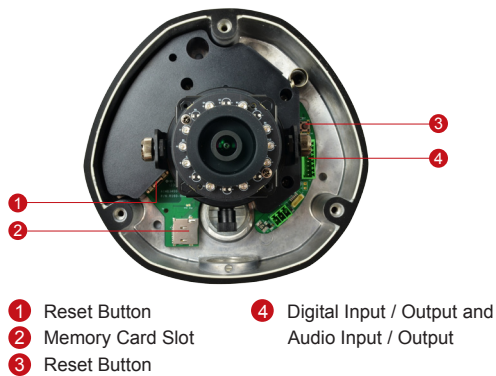

D81A

1MP Outdoor Dome with D/N, Adaptive IR, Vari-focal Lens

- 1 Megapixel with 720p
- Day & Night with Adaptive IR LED
- Vari-focal Lens with f2.8-12mm / F1.4
- 30 fps at 1280 x 720
- Weatherproof (IP66) and Vandal Proof (IK10)

PHOTO INDICATION

DIMENSION DIAGRAM

Unit: mm [inch]

ACCESSORY OPTIONS

Dome Cover		
PDCX-1101		4-inch, smoke, vandal proof

Popular Mounting Solutions	
Surface	Accessories not required
Wall	PMAX-0308 
Pendant	PMAX-0101 + PMAX-0103 
Corner	PMAX-0101 + PMAX-0305 + PMAX-0402 
Pole	PMAX-0101 + PMAX-0305 + PMAX-0503 
Flush	PMAX-1003 
Gang Box	PMAX-0804 

* For more mounting solutions, please refer to Project Planner on www.acti.com

PRODUCT SPECIFICATION**D81A****• Device**

Device Type	Outdoor Dome Camera
Image Sensor	Progressive Scan CMOS
Sensor Size	1/4"
Day / Night	Yes
Superior Low Light Sensitivity	No
Minimum Illumination	Color: 0.1 lux at F2.0 (30 IRE, 2400°K); B/W: 0 lux (IR LED on)
Color to B/W Switch	ISP based switch, configurable
Mechanical IR Cut Filter	Yes
IR Sensitivity Range	700~1100nm
IR LED	Adaptive IR LED (IR Exposure Compensation) x 15 (850nm)
IR Working Distance	30 m (0 lux, 30 IRE, Gain 255, Auto shutter mode)
Electronic Shutter	1/5 ~ 1/2,000 sec (manual mode); 1/5 ~ 1/10,000 sec (auto mode)

• Interface

Digital Input	1, Terminal block
Digital Output	1, Terminal block
Local Storage	MicroSDHC/MicroSDXC memory card slot (card not included)

• General

Power Source / Consumption	PoE Class 2 (IEEE802.3af) / 5.95 W (IR on)
Weight	1032 g (2.275 lb)
Dimensions (Ø x H)	150 mm x 117 mm (5.9" x 4.6")
Environmental Casing	Weatherproof (IP66 rated); Vandal proof (IK10 rated); Transparent dome cover
Mount Type	Surface, Pendant, Wall, Corner, Pole, Flush, Gang box
Starting Temperature	-20°C ~ 50°C (-4°F ~ 122°F)
Operating Temperature	-40°C ~ 50°C (-40°F ~ 122°F)
Operating Humidity	10% ~ 85% RH
Approvals	CE (EN 55022 Class B, EN 55024), FCC (Part15 Subpart B Class B), IK10, IP66, NEMA 4X