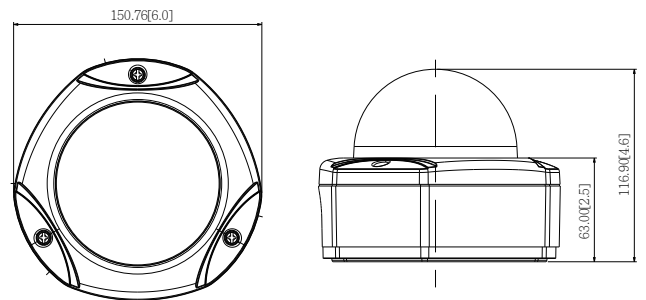

PHOTO INDICATION

DIMENSION DIAGRAM

Unit: mm [inch]

ACCESSORY OPTIONS

Dome Cover		
PDCX-1101		4-inch, smoke, vandal proof

Popular Mounting Solutions	
Surface	Accessories not required
Wall	PMAX-0308 
Pendant	PMAX-0101 + PMAX-0103 
Corner	PMAX-0101 + PMAX-0305 + PMAX-0402 
Pole	PMAX-0101 + PMAX-0305 + PMAX-0503 
Flush	PMAX-1003 
Gang Box	PMAX-0804 

• Interface

Digital Input	1, Terminal block
Digital Output	1, Terminal block
Local Storage	MicroSDHC/MicroSDXC memory card slot (card not included)

• General

Power Source / Consumption	PoE Class 2 (IEEE802.3af) / 5.95 W (IR on)
Weight	1032 g (2.275 lb)
Dimensions (Ø x H)	150 mm x 117 mm (5.9" x 4.6")
Environmental Casing	Weatherproof (IP66 rated); Vandal proof (IK10 rated); Transparent dome cover
Mount Type	Surface, Pendant, Wall, Corner, Pole, Flush, Gang box
Starting Temperature	-20°C ~ 50°C (-4°F ~ 122°F)
Operating Temperature	-40°C ~ 50°C (-40°F ~ 122°F)
Operating Humidity	10% ~ 85% RH
Approvals	CE (EN 55022 Class B, EN 55024), FCC (Part15 Subpart B Class B), IK10, IP66, NEMA 4X