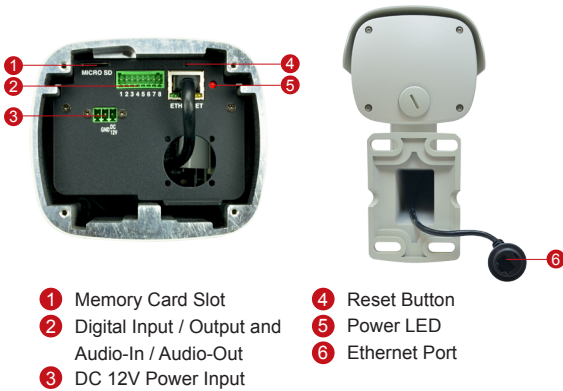

B44

1.3MP, Zoom Bullet with D/N, Adaptive IR, Basic WDR, SLLS, 10x Zoom Lens

- 1.3 Megapixel with 720p
- Day & Night with Superior Low Light Sensitivity and Adaptive IR LED
- 10x Zoom Lens with f4.9 - 49mm / F1.8 - 3.0, DC iris, Auto Focus
- Basic WDR (88 dB)
- 60 fps at 1280 x 720
- Weatherproof (IP67) and Vandal Proof Metal Casing (IK10)

PHOTO INDICATION

- 1 Memory Card Slot
- 2 Digital Input / Output and Audio-In / Audio-Out
- 3 DC 12V Power Input
- 4 Reset Button
- 5 Power LED
- 6 Ethernet Port

DIMENSION DIAGRAM

ACCESSORY OPTIONS

Power Supply	
PPOE-0001	IEEE 802.3af PoE Injector for Class 1, 2 or 3 devices, with universal adapter

• Interface

Digital Input	1, Terminal block
Digital Output	1, Terminal block
Local Storage	MicroSDHC/MicroSDXC card slot (card not included)

• General

Power Source / Consumption	PoE Class 3 (IEEE802.3af) and DC 12V / 12W (built-in heater and IR on)
Weight	2.36 kg (5.19 lb)
Dimensions (Ø x L)	122.4 mm x 101.37 mm x 240.4 mm (4.8" x 4.0" x 9.5")
Bundled Accessories	Bracket, Weatherproof connector kit
Environmental Casing	Weatherproof (IP67 rated); Vandal proof metal casing (IK10)
Mount Type	Wall, Pole, Ceiling, Gang box
Starting Temperature	-40 °C ~ 50 °C (-40 °F ~ 122 °F) within 30 mins
Operating Temperature	-40 °C ~ 50 °C (-40 °F ~ 122 °F)
Operating Humidity	10% ~ 85% RH
Approvals	CE (EN 55022 Class B, EN 55024), FCC (Part15 Subpart B Class B), IP67, NEMA 4X, IK10 (metal casing)