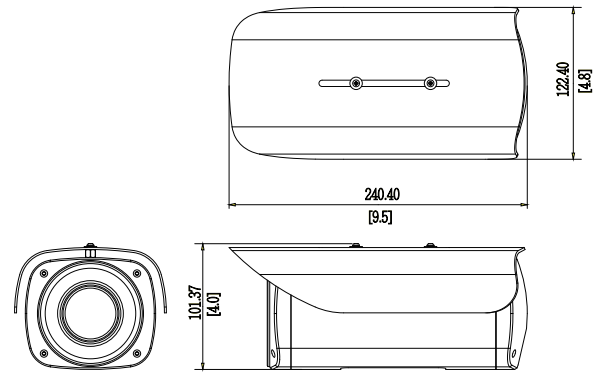

B44

1.3MP, Zoom Bullet with D/N, Adaptive IR, Basic WDR, SLLS, 10x Zoom Lens

- 1.3 Megapixel with 720p
- Day & Night with Superior Low Light Sensitivity and Adaptive IR LED
- 10x Zoom Lens with f4.9 - 49mm / F1.8 - 3.0, DC iris, Auto Focus
- Basic WDR (88 dB)
- 60 fps at 1280 x 720
- Weatherproof (IP67) and Vandal Proof Metal Casing (IK10)

PHOTO INDICATION

- 1 Memory Card Slot
- 2 Digital Input / Output and Audio-In / Audio-Out
- 3 DC 12V Power Input
- 4 Reset Button
- 5 Power LED
- 6 Ethernet Port

DIMENSION DIAGRAM

ACCESSORY OPTIONS

Power Supply	
PPOE-0001	IEEE 802.3af PoE Injector for Class 1, 2 or 3 devices, with universal adapter

• Interface

Digital Input	1, Terminal block
Digital Output	1, Terminal block
Local Storage	MicroSDHC/MicroSDXC card slot (card not included)

• General

Power Source / Consumption	PoE Class 3 (IEEE802.3af) and DC 12V / 12W (built-in heater and IR on)
Weight	2.36 kg (5.19 lb)
Dimensions (Ø x L)	122.4 mm x 101.37 mm x 240.4 mm (4.8" x 4.0" x 9.5")
Bundled Accessories	Bracket, Weatherproof connector kit
Environmental Casing	Weatherproof (IP67 rated); Vandal proof metal casing (IK10)
Mount Type	Wall, Pole, Ceiling, Gang box
Starting Temperature	-40 °C ~ 50 °C (-40 °F ~ 122 °F) within 30 mins
Operating Temperature	-40 °C ~ 50 °C (-40 °F ~ 122 °F)
Operating Humidity	10% ~ 85% RH
Approvals	CE (EN 55022 Class B, EN 55024), FCC (Part15 Subpart B Class B), IP67, NEMA 4X, IK10 (metal casing)