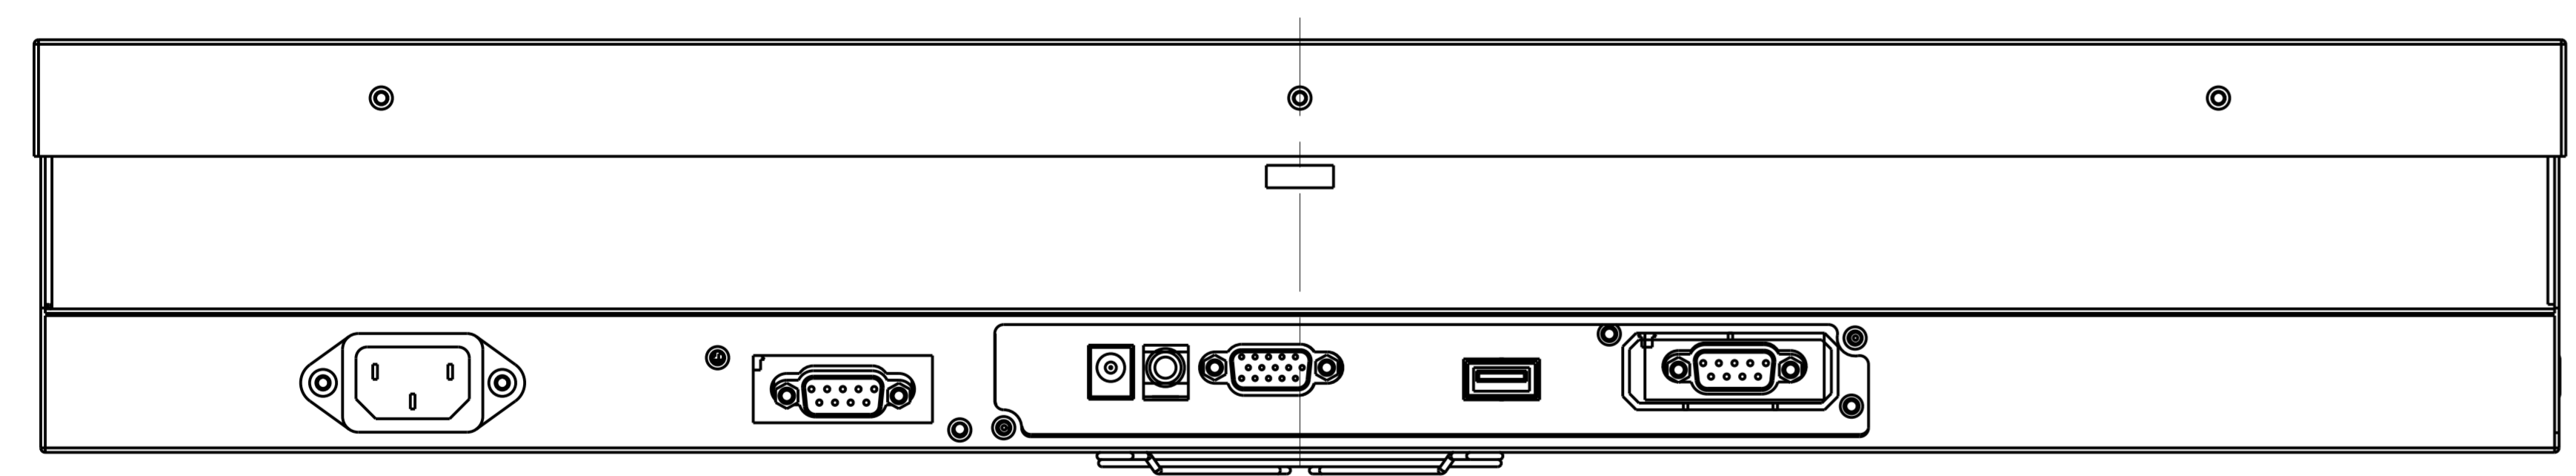

1 2 3 4 5

A

B

C

A

B

C

AD/BOARD		MODEL			PART NAME		ASSEMBLY					
INVERTER											SCALE	0.800
KEY PAD									VERSION		DATE	2012-Apr-20
PANEL:		V1	MATERIAL	METAL								
1		2		3		4		5				