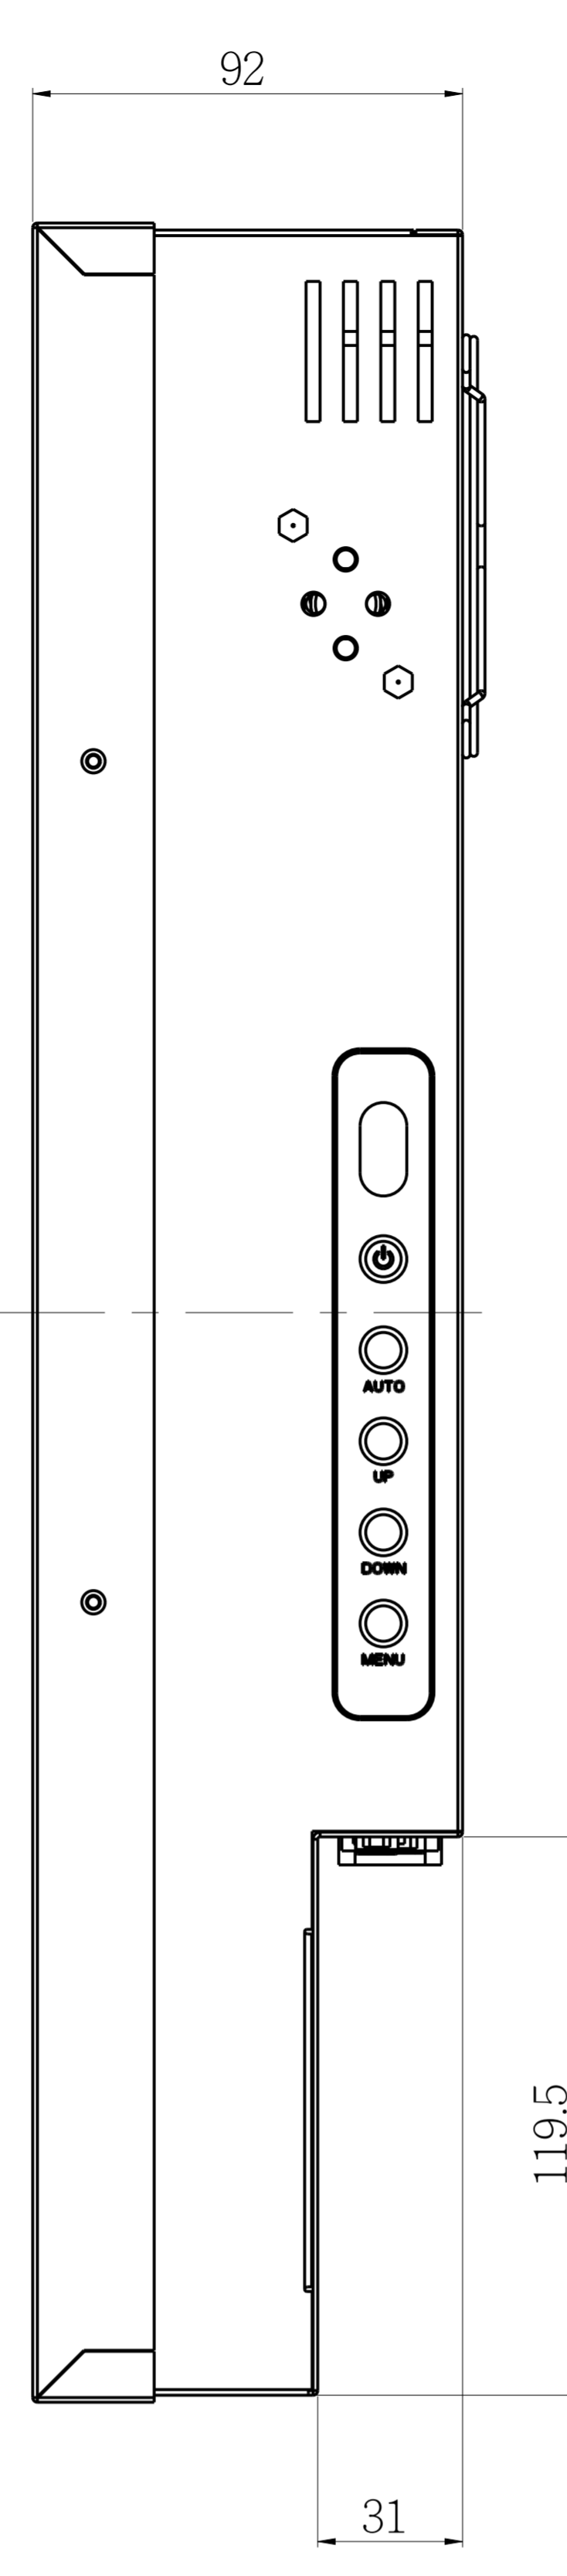

1 2 3 4 5

A

B

C

A

B

C

AD/BOARD		MODEL			PART NAME		ASSEMBLY					
INVERTER											SCALE	0.800
KEY PAD									VERSION		DATE	2012-Apr-20
PANEL:		V1	MATERIAL	METAL								
1		2		3		4		5				