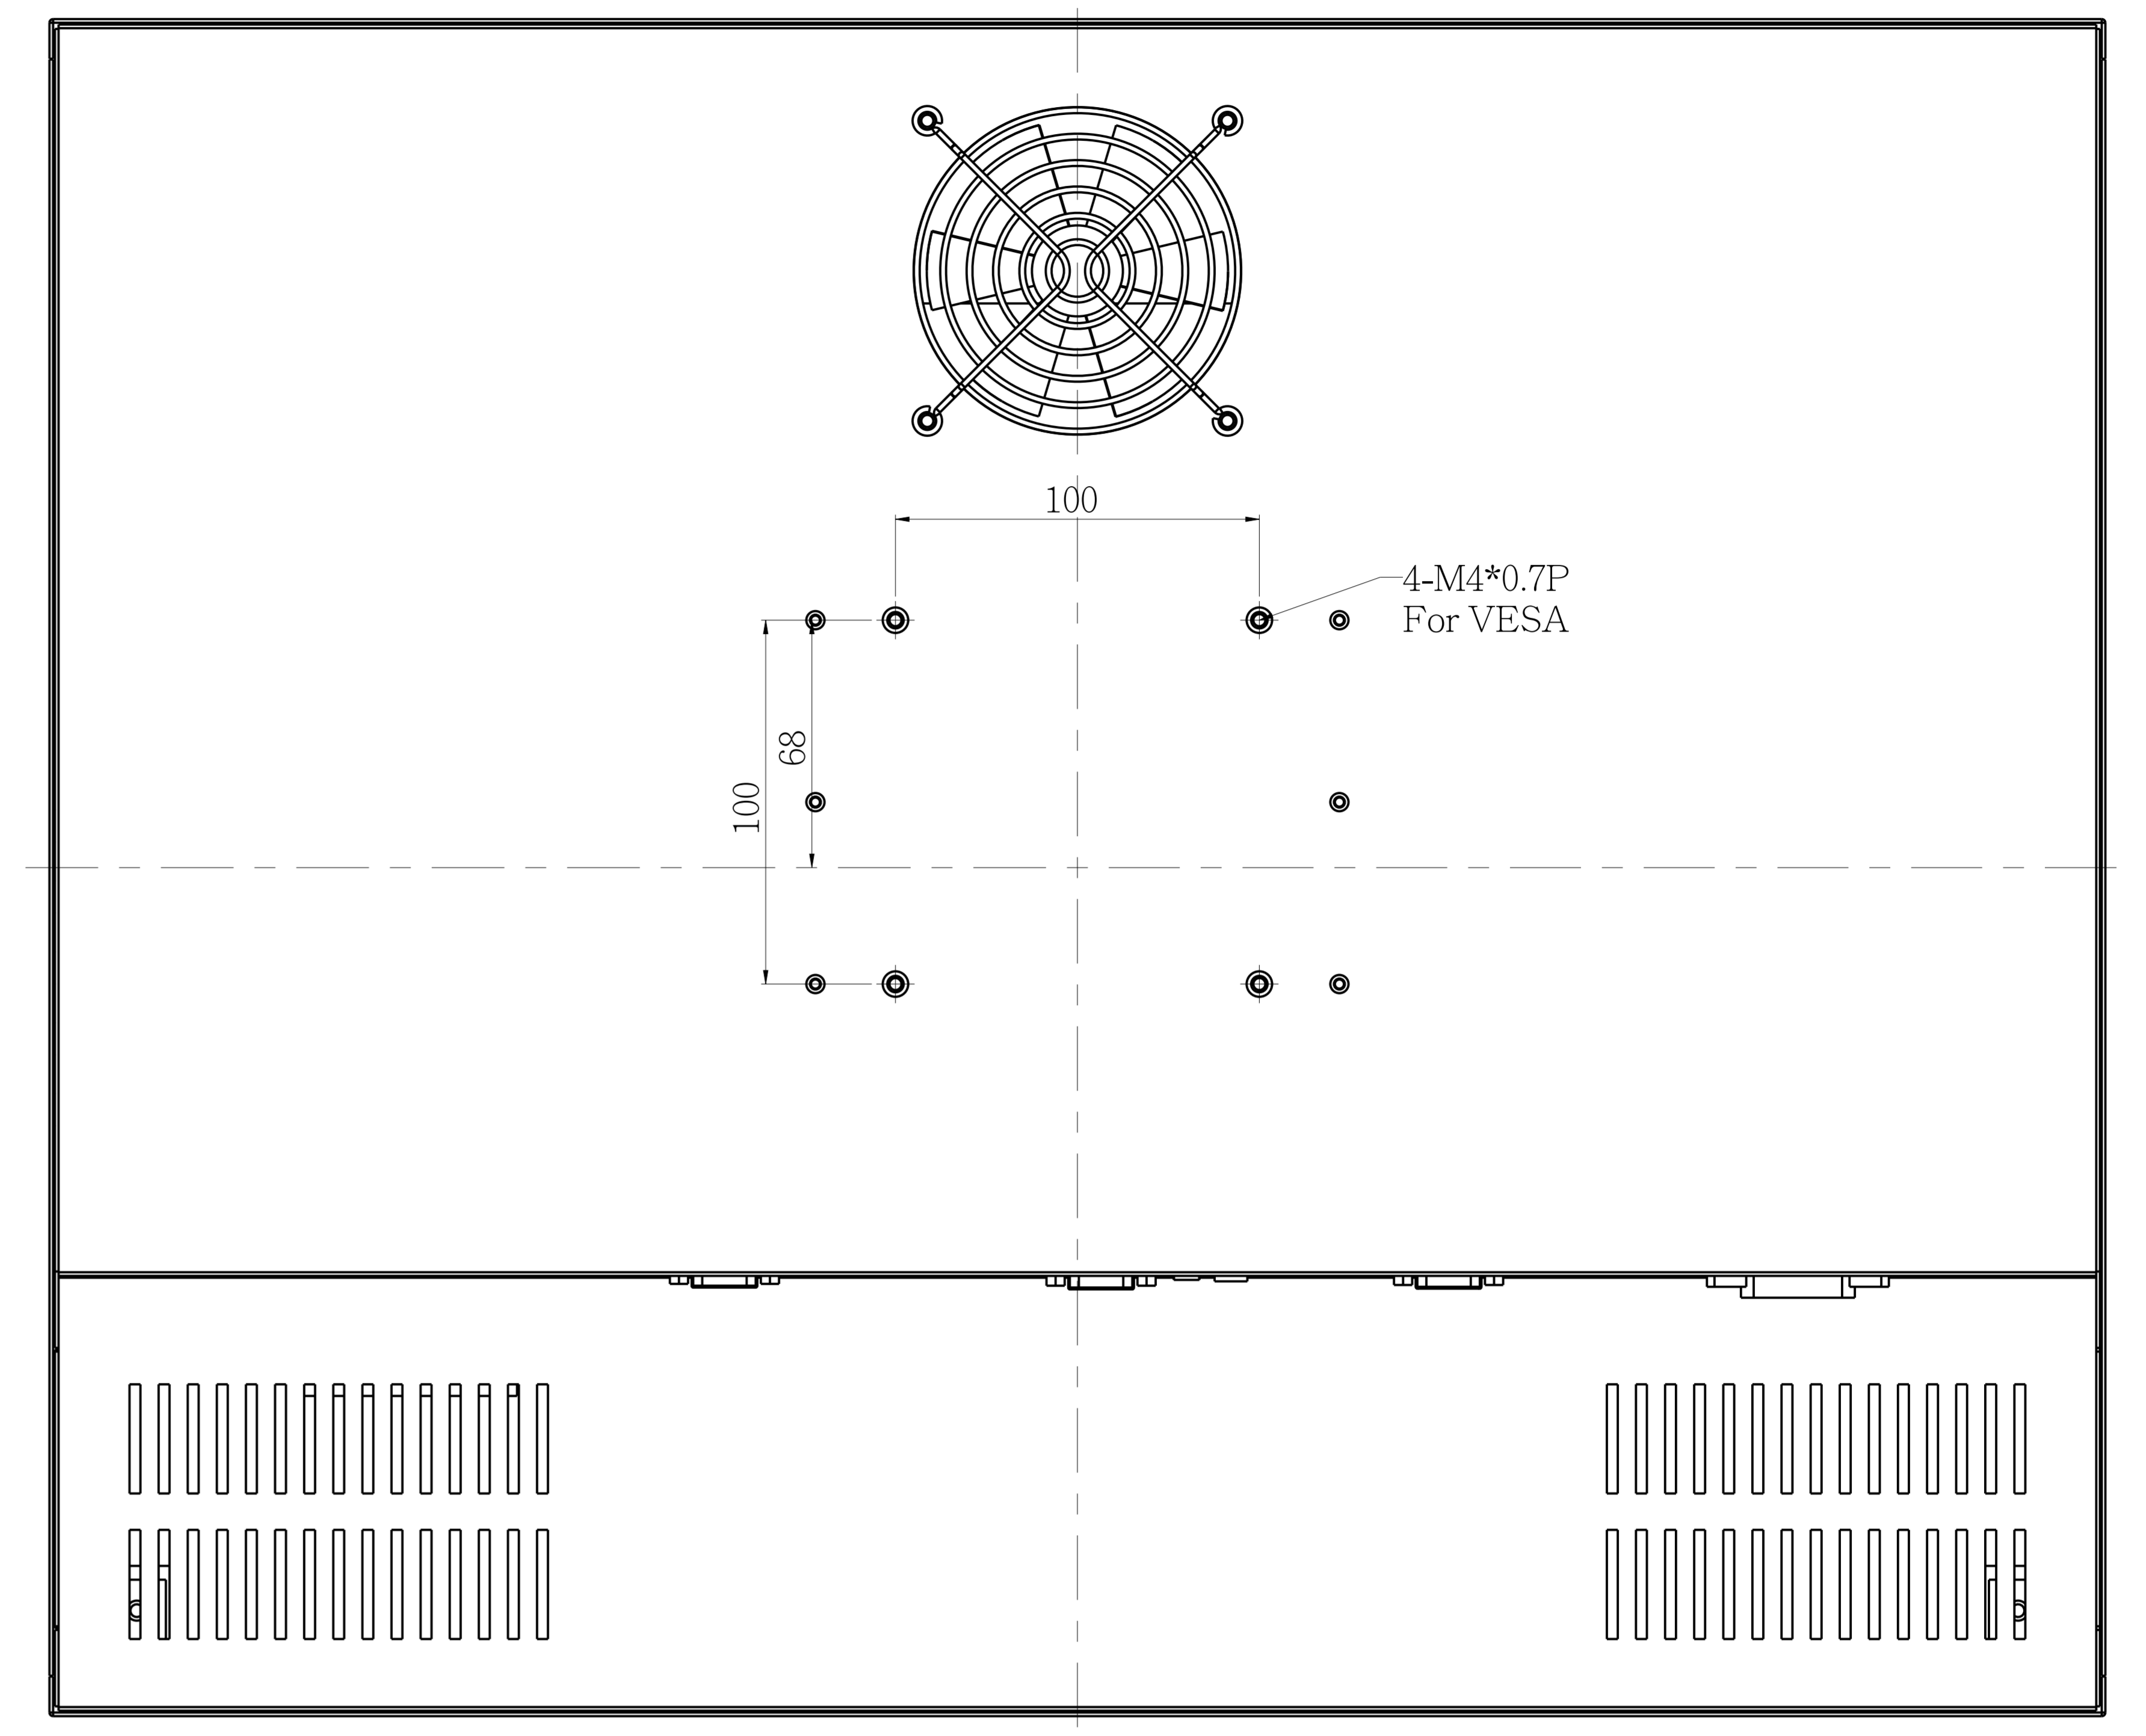

1 2 3 4 5

A

B

C

A

B

C

AD/BOARD		MODEL			PART NAME		ASSEMBLY					
INVERTER											SCALE	0.800
KEY PAD									VERSION		DATE	2012-Apr-20
PANEL:		V1	MATERIAL	METAL								
1		2		3		4		5				