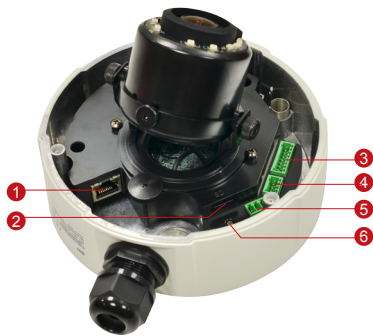

B87

3MP Outdoor Zoom Dome with D/N, Adaptive IR, Superior WDR, 3x Zoom Lens

- 3 Megapixel with 1080p
- Day & Night with Adaptive IR LED
- 3x Zoom Lens with 3-9mm / F1.2-2.1, DC Iris, Auto Focus
- Superior WDR (107 dB)
- 30 fps at 1920 x 1080
- Weatherproof (IP66) and Vandal Proof (IK10)

PHOTO INDICATION

- 1 Ethernet Port
- 2 MicroSDHC/MicroSDXC Card Slot
- 3 Digital Input/ Output
- 4 Audio Input/Output
- 5 DC 12V Power Input
- 6 Reset Button

DIMENSION DIAGRAM

Unit: mm [inch]

ACCESSORY OPTIONS

• Interface

Digital Input	2, Terminal block
Digital Output	2, Terminal block
Local Storage	MicroSDHC/MicroSDXC memory card slot (card not included)

• General

Power Source / Consumption	PoE Class 3 IEEE802.3af/ 9.76 W (Heater on); DC 12V/ 8.44 W (Heater on; adapter not included)
Weight	1260 g (2.78 lb)
Dimensions (Ø x H)	152 mm x 114.5 mm (6.0" x 4.5")
Environmental Casing	Weatherproof (IP66 rated); Vandal proof (IK10); Transparent dome cover
Mount Type	Surface, Pendant, Wall, Corner, Pole, Gang box
Starting Temperature	-40°C ~ 50°C (-40°F ~ 122°F) within 30 minutes
Operating Temperature	-40°C ~ 50°C (-40°F ~ 122°F)
Operating Humidity	10% ~ 85% RH
Approvals	CE (EN 55022 Class B, EN 55024), FCC (Part15 Subpart B Class B); IP66, IK10, NEMA 4X