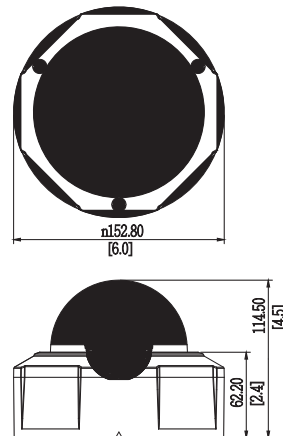

B87

3MP Outdoor Zoom Dome with D/N, Adaptive IR, Superior WDR, 3x Zoom Lens

- 3 Megapixel with 1080p
- Day & Night with Adaptive IR LED
- 3x Zoom Lens with 3-9mm / F1.2-2.1, DC Iris, Auto Focus
- Superior WDR (107 dB)
- 30 fps at 1920 x 1080
- Weatherproof (IP66) and Vandal Proof (IK10)

PHOTO INDICATION

- 1 Ethernet Port
- 2 MicroSDHC/MicroSDXC Card Slot
- 3 Digital Input/ Output
- 4 Audio Input/Output
- 5 DC 12V Power Input
- 6 Reset Button

DIMENSION DIAGRAM

Unit: mm [inch]

ACCESSORY OPTIONS

• Interface

Digital Input	2, Terminal block
Digital Output	2, Terminal block
Local Storage	MicroSDHC/MicroSDXC memory card slot (card not included)

• General

Power Source / Consumption	PoE Class 3 IEEE802.3af/ 9.76 W (Heater on); DC 12V/ 8.44 W (Heater on; adapter not included)
Weight	1260 g (2.78 lb)
Dimensions (Ø x H)	152 mm x 114.5 mm (6.0" x 4.5")
Environmental Casing	Weatherproof (IP66 rated); Vandal proof (IK10); Transparent dome cover
Mount Type	Surface, Pendant, Wall, Corner, Pole, Gang box
Starting Temperature	-40°C ~ 50°C (-40°F ~ 122°F) within 30 minutes
Operating Temperature	-40°C ~ 50°C (-40°F ~ 122°F)
Operating Humidity	10% ~ 85% RH
Approvals	CE (EN 55022 Class B, EN 55024), FCC (Part15 Subpart B Class B); IP66, IK10, NEMA 4X