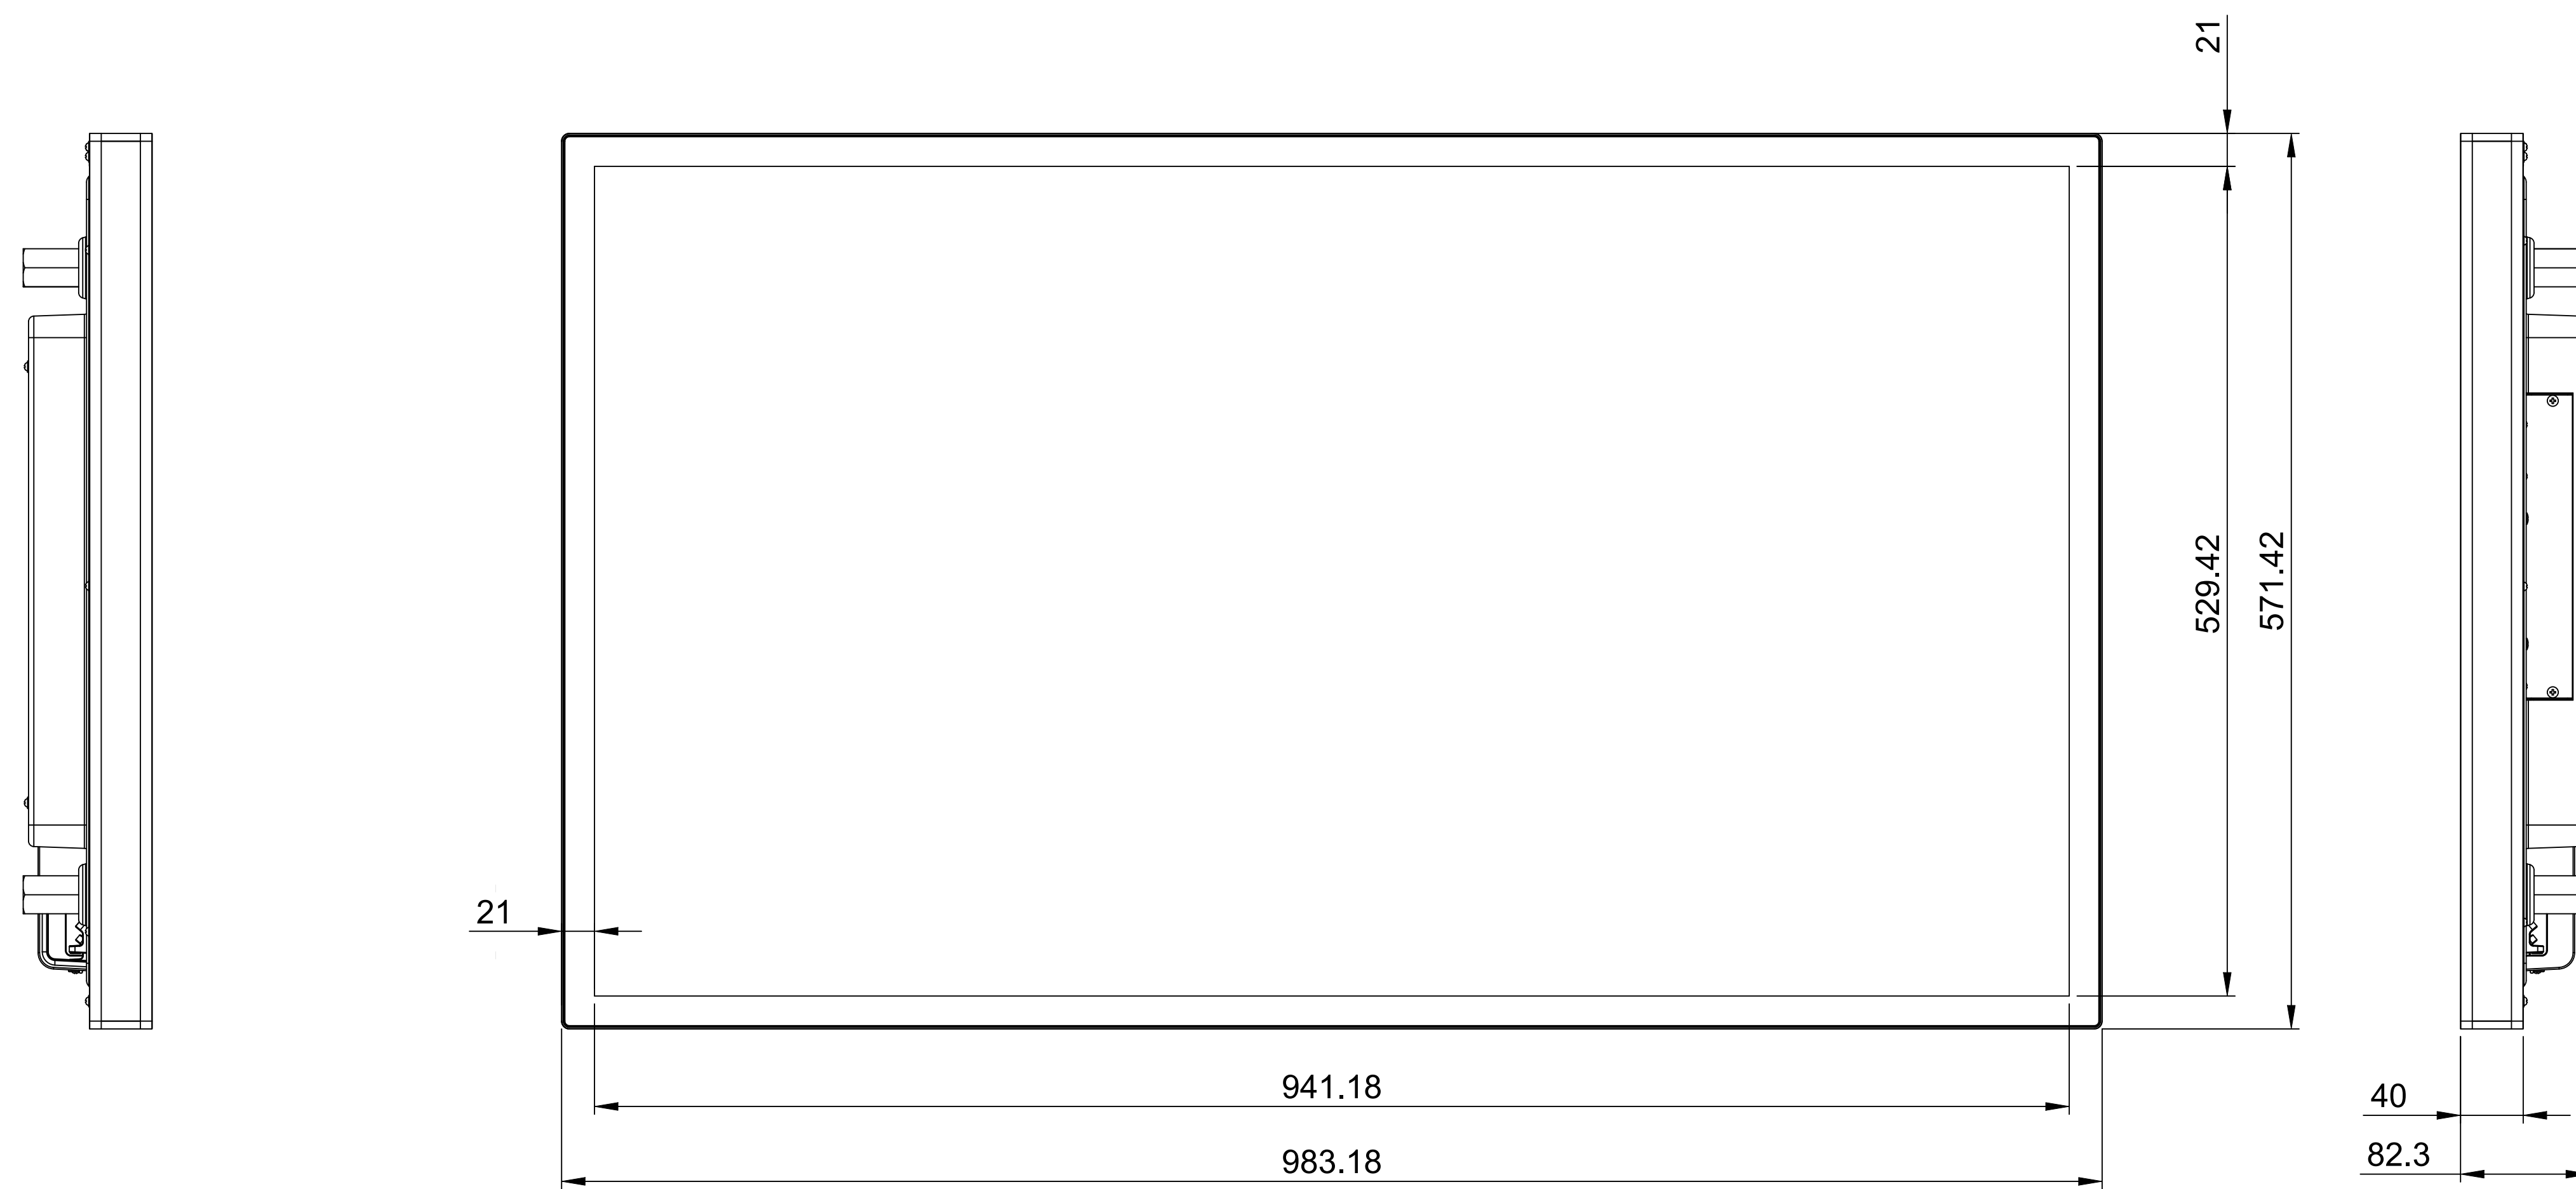

**TX-4302**  
**Net weight :19.5 kg**

SPECIFICATIONS SUBJECT TO CHANGE WITHOUT NOTICE.

Model Name:  
**TX-4302**

THIS DRAWING ON THIS PRINT AND INFORMATION BELONG WITH AG Neovo.  
 ANY REPRODUCTION IN PART OR WHOLE WITHOUT WRITTEN PERMISSION  
 OF AG Neovo IS PROHIBITED.

P/C:TX4320  
 SCALE 1:1 UNITS mm V.1.01