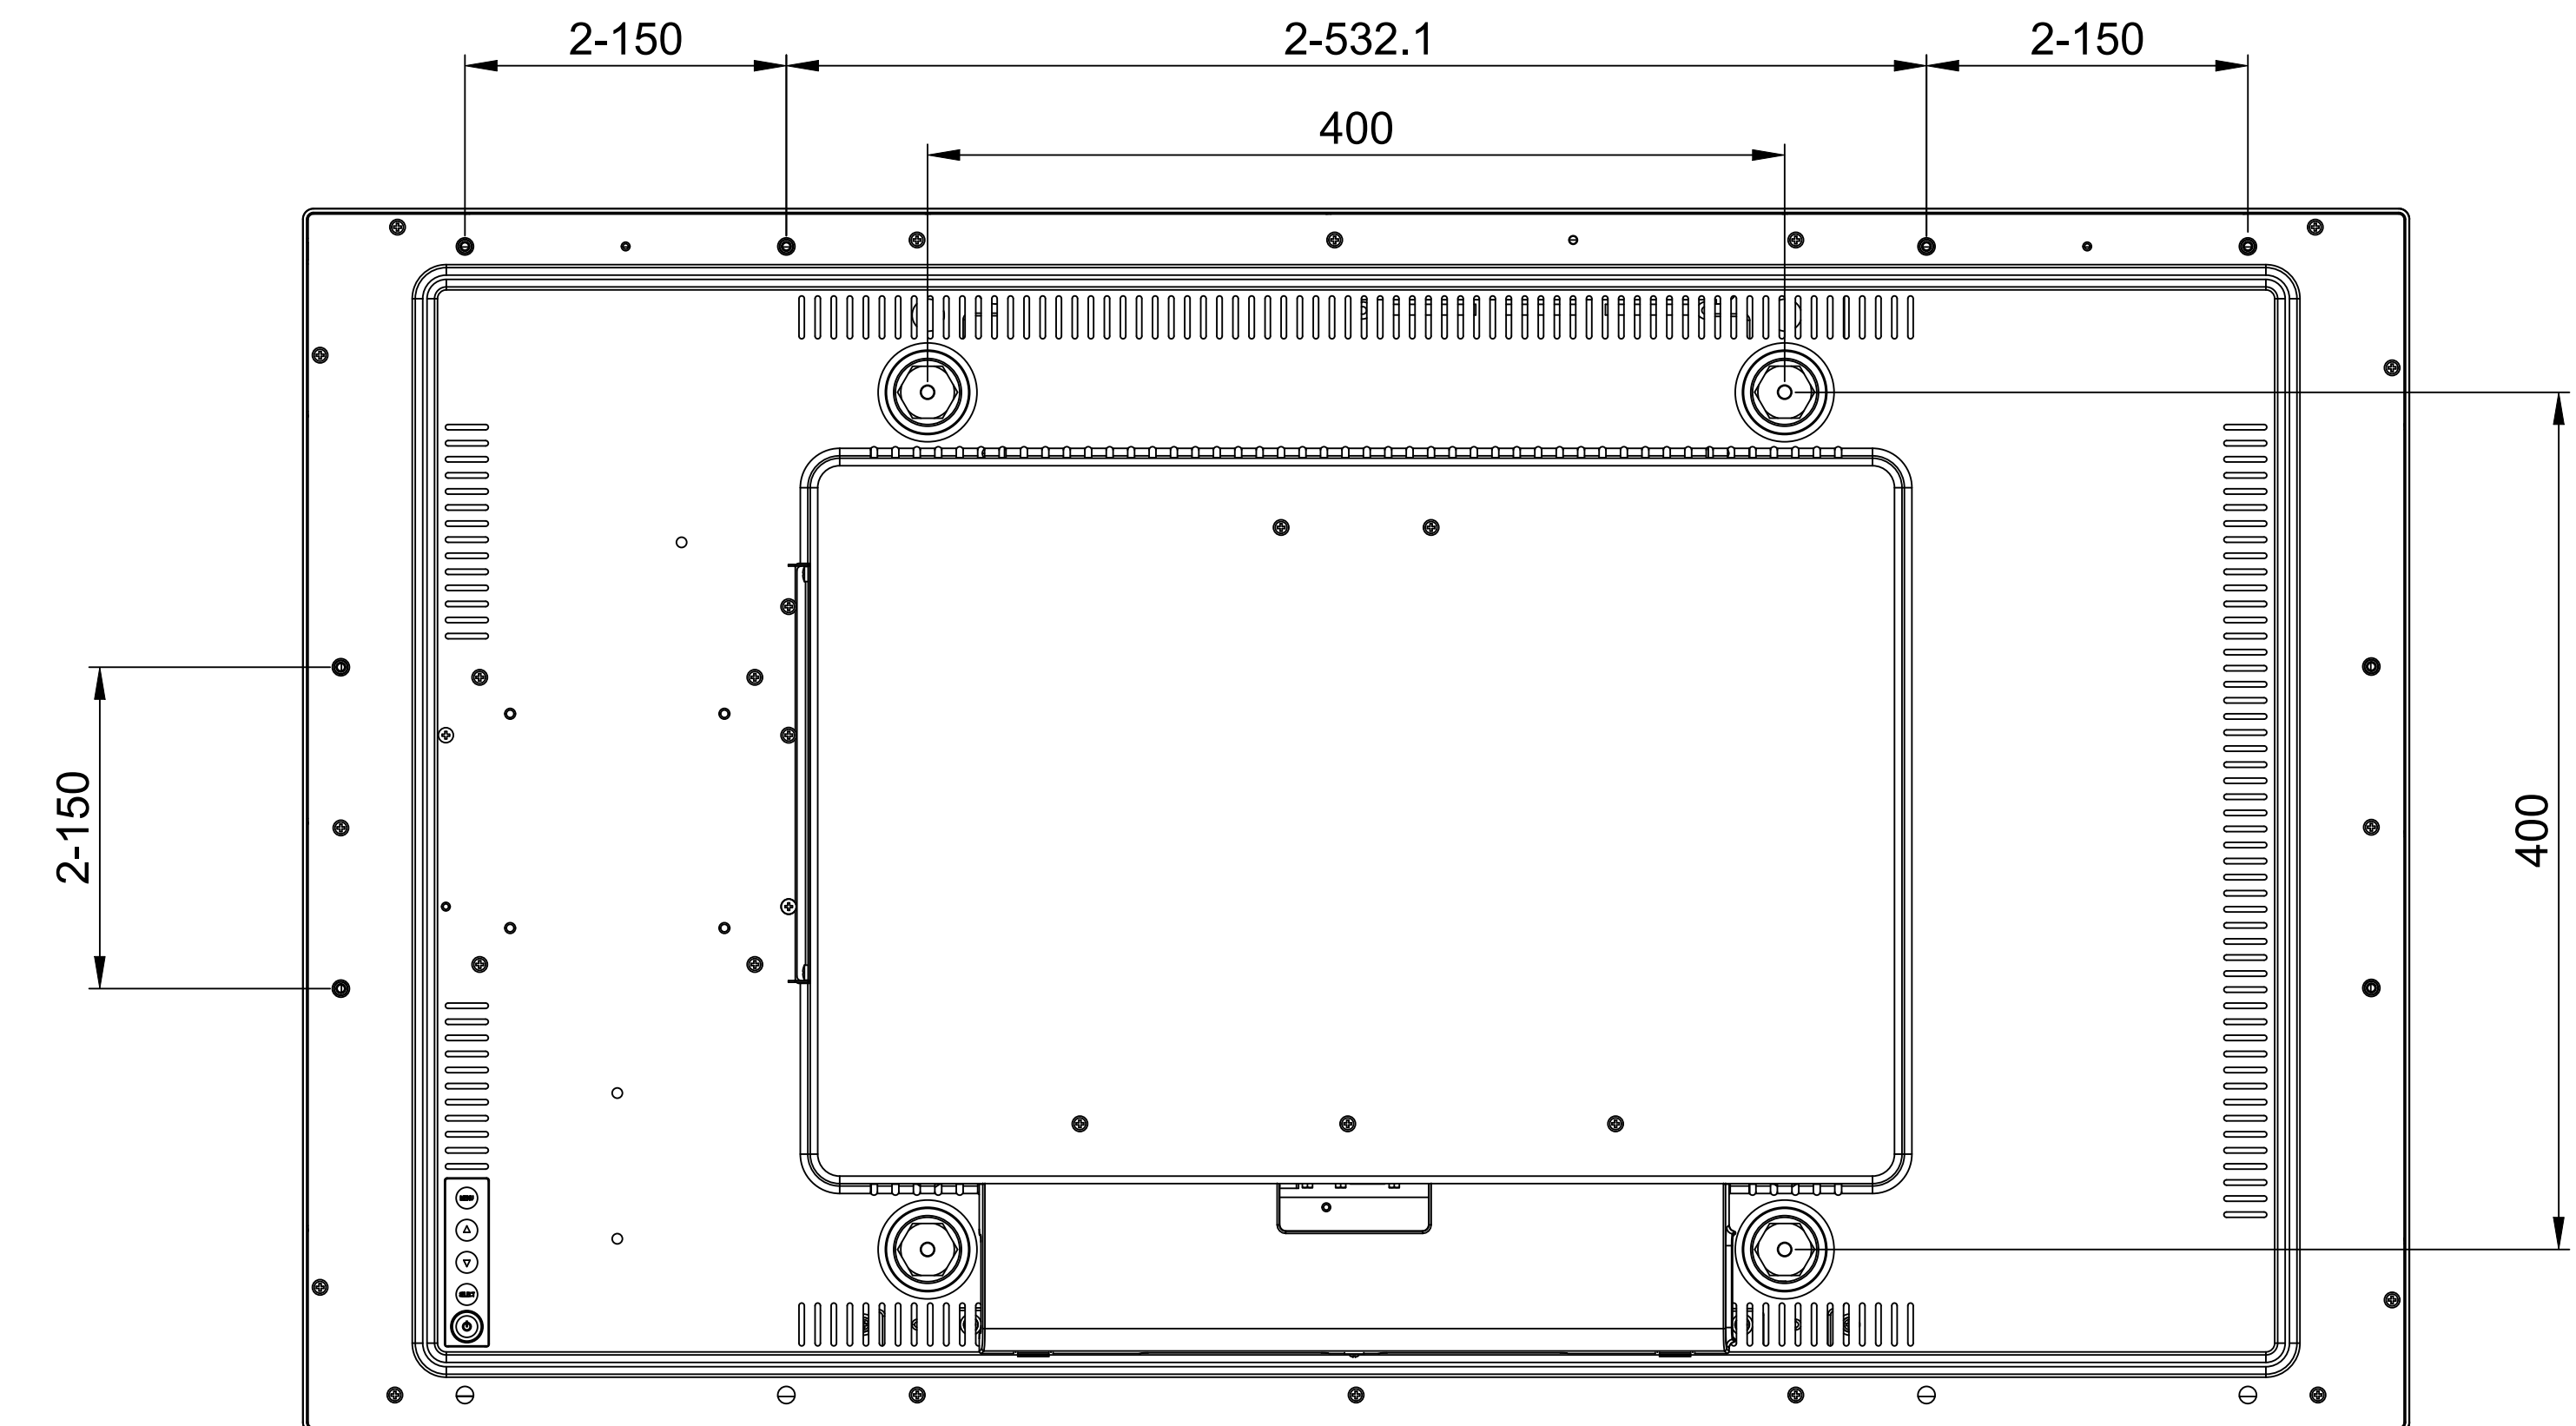

**TX-4302**  
**Net weight :19.5 kg**

SPECIFICATIONS SUBJECT TO CHANGE WITHOUT NOTICE.

Model Name:  
**TX-4302**

THIS DRAWING ON THIS PRINT AND INFORMATION BELONG WITH AG Neovo.  
 ANY REPRODUCTION IN PART OR WHOLE WITHOUT WRITTEN PERMISSION  
 OF AG Neovo IS PROHIBITED.

P/C:TX4320  
 SCALE 1:1 UNITS mm V.1.01