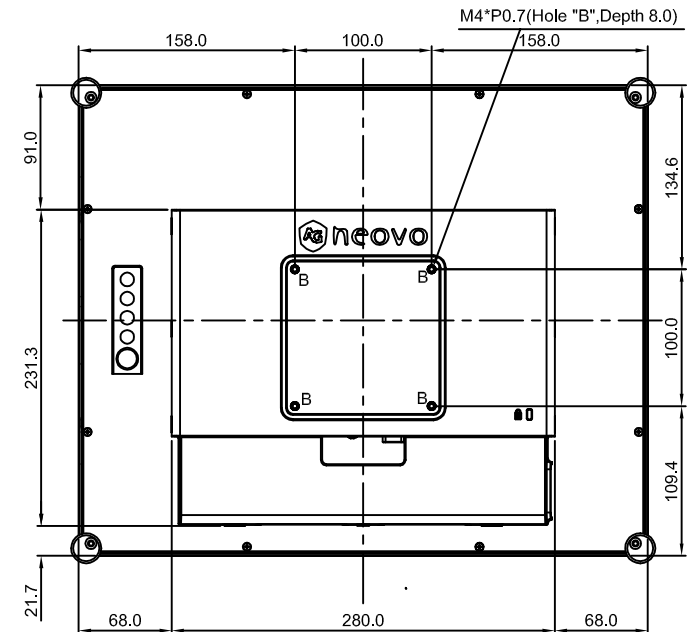

TX-1902

Net weight:
6.5kg(with stand)

SPECIFICATIONS SUBJECT TO CHANGE WITHOUT NOTICE.

 www.agneovo.com	Model Name:	TX-1902
	<small>THIS DRAWING ON THIS PRINT AND INFORMATION BELONGS WITH AG Neovo. ANY REPRODUCTION IN PART OR WHOLE WITHOUT WRITTEN PERMISSION OF AG Neovo IS PROHIBITED.</small>	<small>THIS DRAWING IS A REPRODUCTION OF THE ORIGINAL DRAWING.</small>

TX-1902

Net weight:
4.6kg(w/o stand)

SPECIFICATIONS SUBJECT TO CHANGE WITHOUT NOTICE.

 www.agneovo.com	Model Name:	
	TX-1902	
<small>THIS DRAWING ON THIS PRINT AND INFORMATION BELONGS WITH AG Neovo. ANY REPRODUCTION IN PART OR WHOLE WITHOUT WRITTEN PERMISSION OF AG Neovo IS PROHIBITED.</small>	 P/C:TX1920	SCALE 1:1 UNITS mm V.1.01