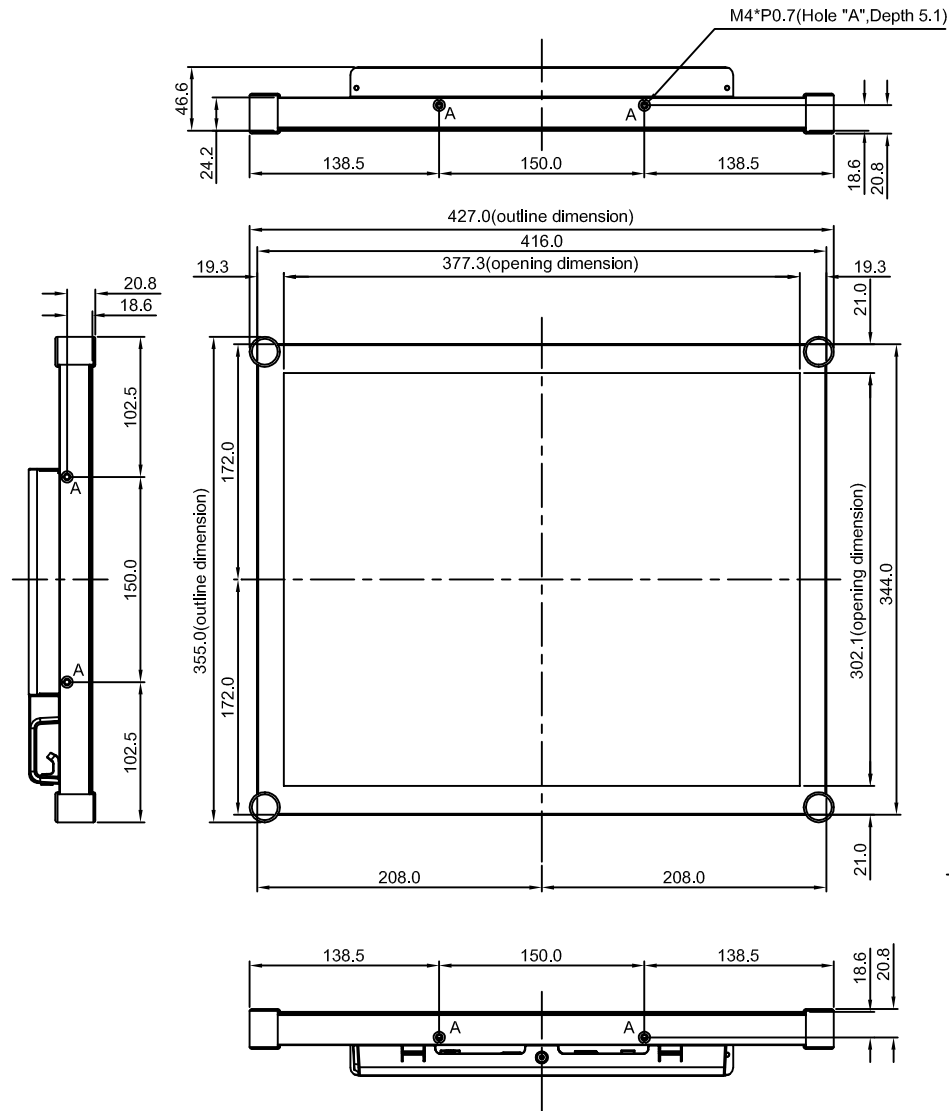

TX-1902

Net weight:
6.5kg(with stand)

SPECIFICATIONS SUBJECT TO CHANGE WITHOUT NOTICE.

 www.agneovo.com	Model Name:	TX-1902
	<small>THIS DRAWING ON THIS PRINT AND INFORMATION BELONGS WITH AG Neovo. ANY REPRODUCTION IN PART OR WHOLE WITHOUT WRITTEN PERMISSION OF AG Neovo IS PROHIBITED.</small>	<small>THIS DRAWING IS A REPRODUCTION OF THE ORIGINAL DRAWING.</small>

TX-1902

Net weight:
4.6kg(w/o stand)

SPECIFICATIONS SUBJECT TO CHANGE WITHOUT NOTICE.

 www.agneovo.com	Model Name:	
	TX-1902	
<small>THIS DRAWING ON THIS PRINT AND INFORMATION BELONGS WITH AG Neovo. ANY REPRODUCTION IN PART OR WHOLE WITHOUT WRITTEN PERMISSION OF AG Neovo IS PROHIBITED.</small>	 P/C:TX1920	SCALE 1:1 UNITS mm V.1.01