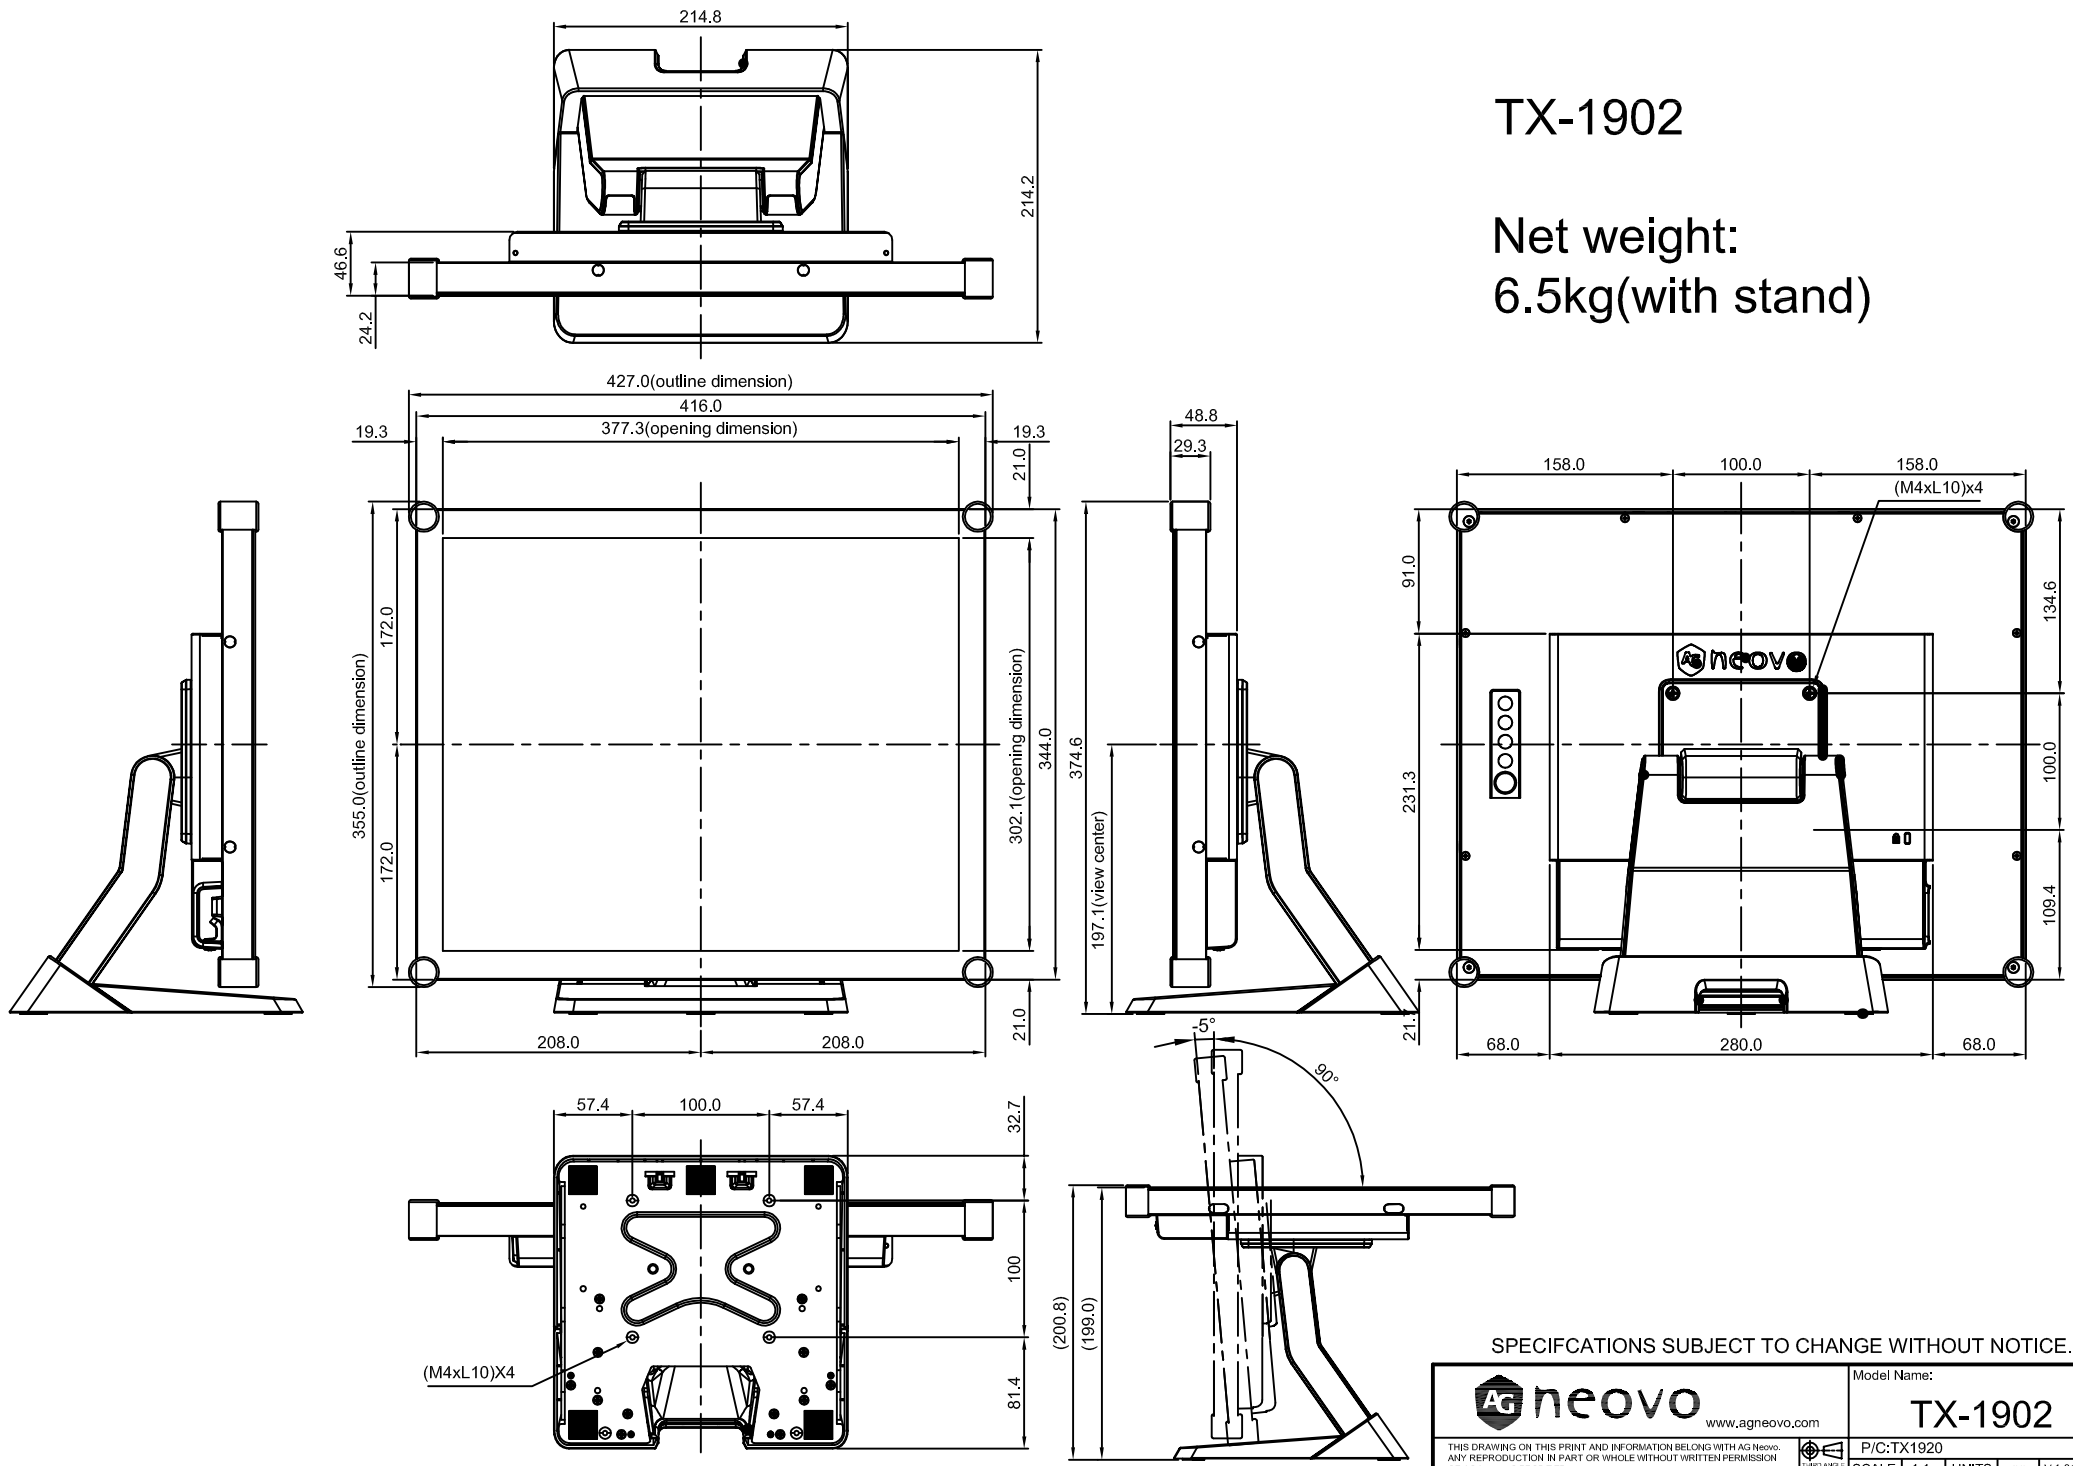

TX-1902

Net weight:
6.5kg(with stand)

SPECIFICATIONS SUBJECT TO CHANGE WITHOUT NOTICE.

 www.agneovo.com	Model Name:	TX-1902
	<small>THIS DRAWING ON THIS PRINT AND INFORMATION BELONGS WITH AG Neovo. ANY REPRODUCTION IN PART OR WHOLE WITHOUT WRITTEN PERMISSION OF AG Neovo IS PROHIBITED.</small>	<small>THIS DRAWING IS A REPRODUCTION OF THE ORIGINAL DRAWING.</small>

TX-1902

Net weight:
4.6kg(w/o stand)

SPECIFICATIONS SUBJECT TO CHANGE WITHOUT NOTICE.

 www.agneovo.com	Model Name:	
	TX-1902	
<small>THIS DRAWING ON THIS PRINT AND INFORMATION BELONGS WITH AG Neovo. ANY REPRODUCTION IN PART OR WHOLE WITHOUT WRITTEN PERMISSION OF AG Neovo IS PROHIBITED.</small>	 P/C:TX1920	SCALE 1:1 UNITS mm V.1.01