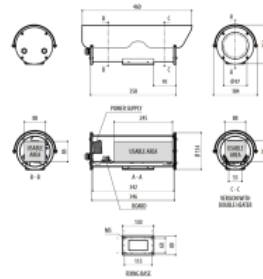

steel wiper 24Vac NXCTPG13SS - Kit of 2xPG 13.5 stainless steel cable glands IP68 for stainless steel housings

► Weitere Bilder:

BURG-GUARD GmbH
Wormgermühle, 58540 Meinerzhagen, Germany
Tel.: +49 2358 905 490, Fax: +49 2358 905 499
BURG-GUARD@burg.biz, www.burg-guard.com

Our products undergo constant development. Please refer to the price list for our most up-to-date product program. Errors and omissions excluded. No responsibility accepted for accuracy of images.