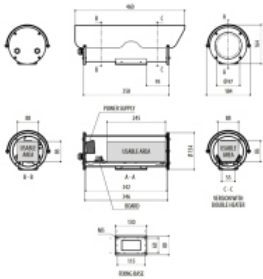

steel wiper 24Vac NXCTPG13SS - Kit of 2xPG 13.5 stainless steel cable glands IP68 for stainless steel housings

► Weitere Bilder:

BURG-GUARD GmbH
Wormgermühle, 58540 Meinerzhagen, Germany
Tel.: +49 2358 905 490, Fax: +49 2358 905 499
BURG-GUARD@burg.biz, www.burg-guard.com

Our products undergo constant development. Please refer to the price list for our most up-to-date product program. Errors and omissions excluded. No responsibility accepted for accuracy of images.