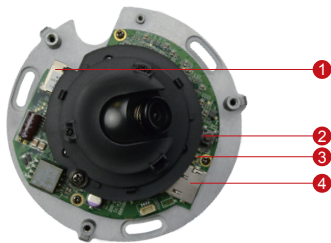

D91

1MP Indoor Mini Dome with Fixed Lens

- 1 Megapixel with 720p
- Fixed Lens with f2.93mm / F2.0
- 30 fps at 1280 x 720
- Vandal Resistant (IK08)

PHOTO INDICATION

- 1 Ethernet Port
- 2 Reset Button
- 3 Power LED
- 4 Memory Card Slot

DIMENSION DIAGRAM

Unit: mm [inch]

ACCESSORY OPTIONS

Dome Cover		
PDCX-1106		2-inch, smoke, non-vandal proof

Lens		
PLEN-0114		IR Compatible, Fixed Iris, F1.8, 4.2mm, 55.3°
PLEN-4103		IR Compatible, Fixed Iris, F1.8, 8.0mm, 27.8°
PLEN-4104		IR Compatible, Fixed Iris, F1.8, 6.0mm, 36.7°

Gang Box Converter		
PMAX-0805		White, Aluminum, Supporting 4" round and 4" octagon box types

PRODUCT SPECIFICATION

D91

• Device

Device Type	Indoor Mini Dome Camera
Image Sensor	Progressive Scan CMOS
Sensor Size	1/4"
Day / Night	No
Superior Low Light Sensitivity	No
Minimum Illumination	Color: 0.1 lux at F2.0 (30 IRE, 2400°K)
Mechanical IR Cut Filter	No
IR Sensitivity Range	No
IR LED	No
Electronic Shutter	1/5 ~ 1/2,000 sec (manual mode); 1/5 ~ 1/10,000 sec (auto mode)

• Lens

Focal Length / Aperture	Fixed focal, f2.93 mm / F2.0
Iris	Fixed iris
Focus	Fixed focus
Lens Mount	Board mount
Horizontal Viewing Angle	72.0°
Viewing Angle Adjustment	Pan: ±90°; Tilt: 0° - 90°

• Video